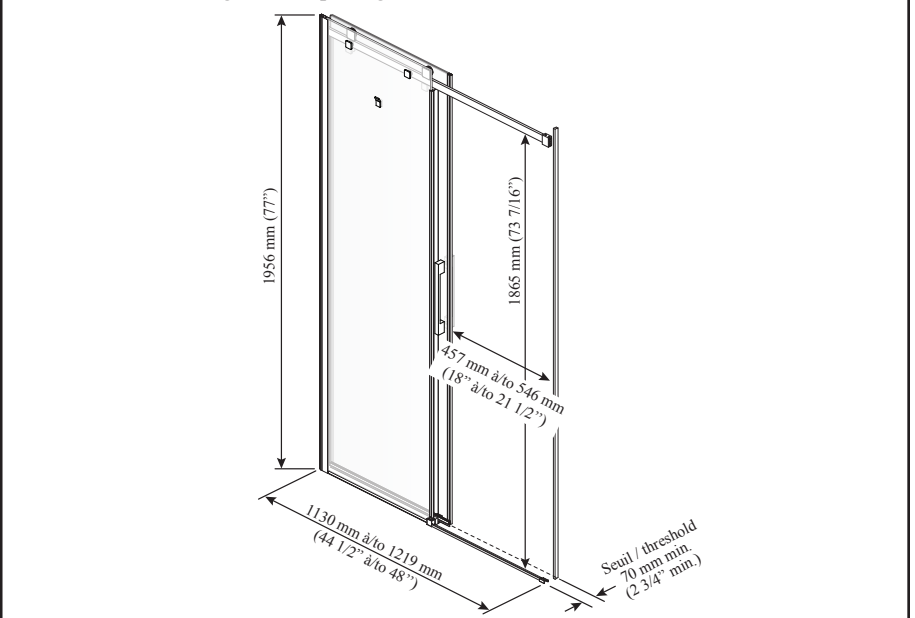

WARRANTY

Kalia Inc. guarantees all aspects of its products to be free of defects in material and workmanship for normal residential use. **Refer to the warranty included with the Kalia products for details.**

DR1446-XXX-003; Right door opening shown