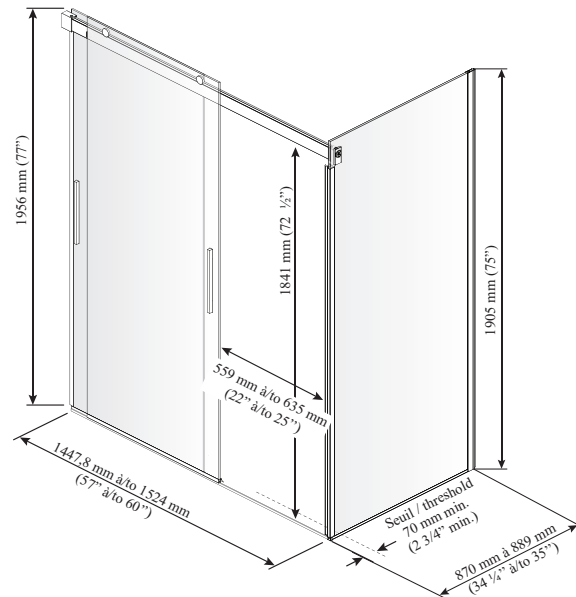

WARRANTY

Kalia Inc. guarantees all aspects of its products to be free of defects in material and workmanship for normal residential use. Refer to the warranty included with the Kalia products for details.

DR1295-XXX-003, DR1296-XXX-003, DR1297-XXX-003; Right door opening shown