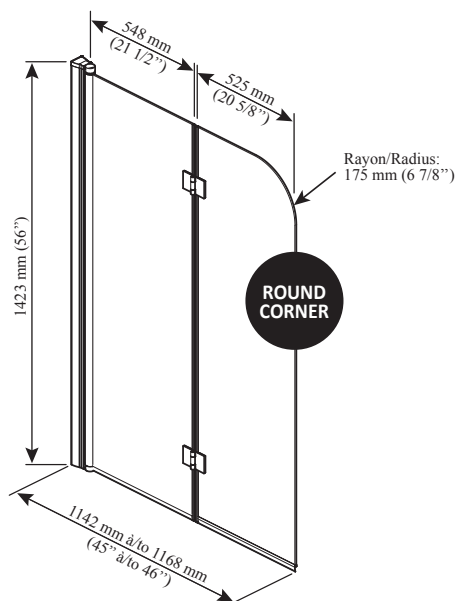

Features

- **Frameless** pivot bath shield
- Articulated double pivot door allowing full access to the tub
- 25 mm (1") adjustment
- 6 mm (1/4") clear tempered glass
- Reversible (right of left opening)
- 1423 mm (56") door height

Finish

- Chrome:
- DR1230-110-XXX
- Brushed Nickel :
- DR1230-120-XXX
- Matte Black:
- DR1230-160-XXX

Glass patternn

- Clear tempered glass:
- DR1230-XXX-000

INSTALLATION NOTES

This product must be installed following the installation instructions provided.

DR1230-XXX-XXX; Left opening shown

1st panel movement

2nd panel movement

Important: Dimensions are approximated and are subject to changes. Please refer to the installation instructions.