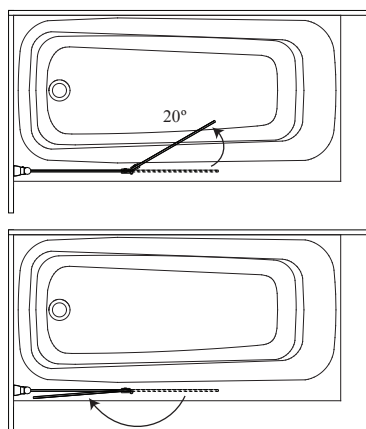

Features

- **Frameless** pivot bath shield
- Articulated double pivot door allowing full access to the tub
- 25 mm (1") adjustment
- 6 mm (1/4") clear tempered glass
- Reversible (right of left opening)
- 1423 mm (56") door height

Finish

- Chrome:
- DR1230-110-XXX
- Brushed Nickel :
- DR1230-120-XXX
- Matte Black:
- DR1230-160-XXX

Glass patternn

- Clear tempered glass:
- DR1230-XXX-000

INSTALLATION NOTES

This product must be installed following the installation instructions provided.

DR1230-XXX-XXX; Left opening shown

1st panel movement

2nd panel movement

Important: Dimensions are approximated and are subject to changes. Please refer to the installation instructions.