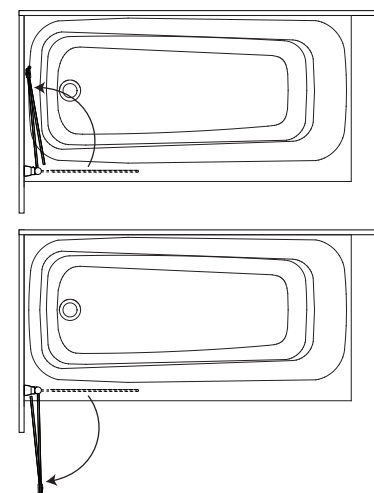

Features

- **Frameless** pivot bath shield
- Articulated double pivot door allowing full access to the tub
- 25 mm (1") adjustment
- 6 mm (1/4") clear tempered glass
- Reversible (right of left opening)
- 1423 mm (56") door height

DR1230-XXX-XXX; Left opening shown

1st panel movement

2nd panel movement

Important: Dimensions are approximated and are subject to changes. Please refer to the installation instructions.