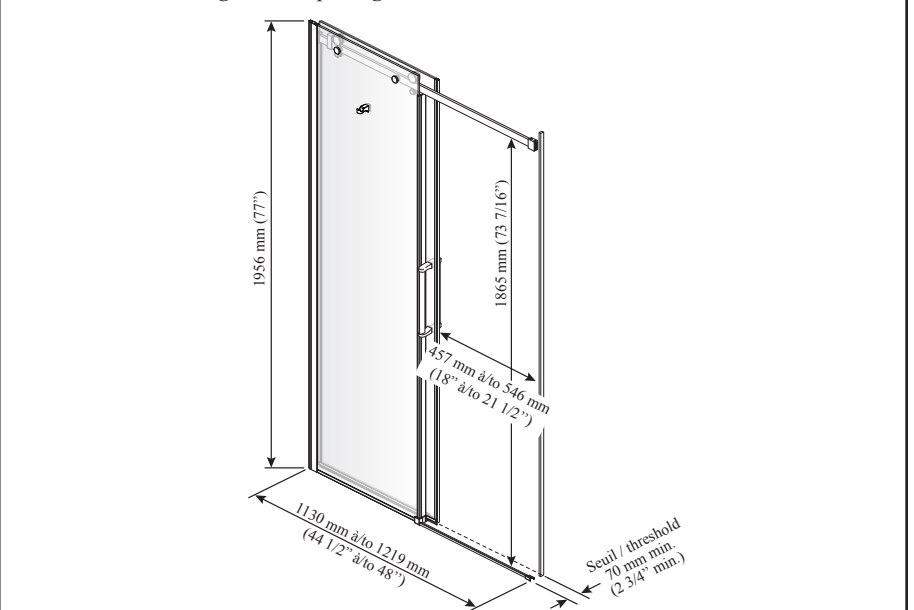

WARRANTY

Kalia Inc. guarantees all aspects of its products to be free of defects in material and workmanship for normal residential use. **Refer to the warranty included with the Kalia products for details.**

DR1105-XXX-003; Right door opening shown