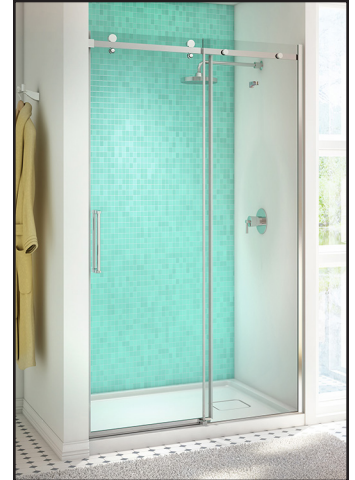

### Features

- **Frameless** sliding door for alcove shower
- Up to 89 mm (3 1/2 in) adjustment
- Ultra-soft rolling system
- 8 mm (5/16 in) tempered glass
- Reversible door (right or left opening)
- 1956 mm (77 in) door height
- Door access: 457 to 546 mm x 1865 mm (18 to 21 1/2 x 73 7/16 in)
- 305 mm (12 in) inside and outside handles
- Towel hook on fixed panel (exterior)
- Round design for handles, towel hook and roller covers
- Duraclean glass for easy cleaning
- Closure system with sealing magnet
- Removable central guide for easy maintenance

### Glass pattern

- Clear tempered glass:
  - DR1105-XXX-003

Clear

### Packaging

- **Dimensions:**  
2020 mm x 670 mm x 75 mm  
(79 1/2 x 26 3/8 x 3 in)
- **Weight:**  
120 lb (54 kg)

*This door can be installed with the following Kalia shower base(s) model(s);*

- BW1098      • BW1549
- BW1095      • BW1550
- BW1279      • BW1212