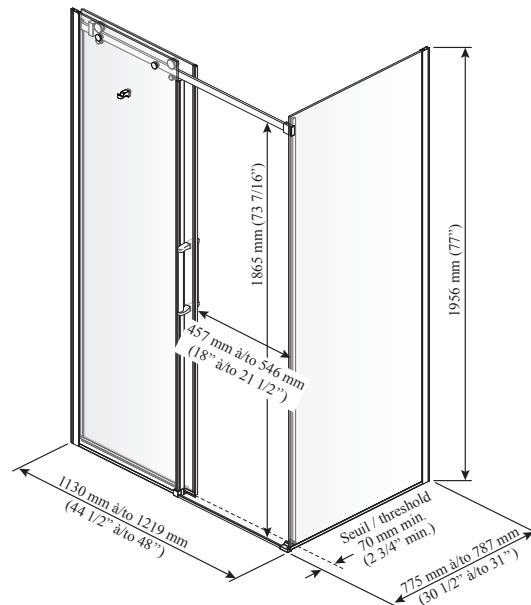

WARRANTY

Kalia Inc. guarantees all aspects of its products to be free of defects in material and workmanship for normal residential use. **Refer to the warranty included with the Kalia products for details.**

DR1105-XXX-003 & DR1195-XXX-003; Right door opening shown