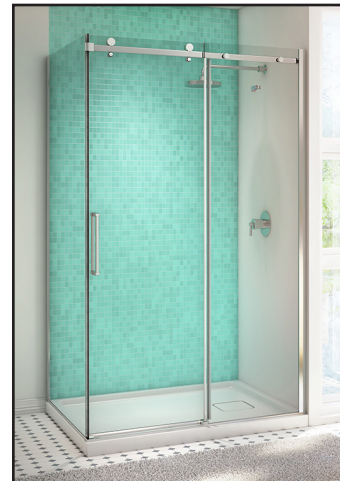

ONCE UPON A TIME...WATER®

ROLLAX™ 48" x 36"

DR1105/DR1125

48" x 36" Rectangular Sliding Door

SPECIFICATIONS

Features

- **Frameless** sliding door for corner shower
- Up to 89 mm (3 1/2 in) adjustment
- Ultra-soft rolling system
- 8 mm (5/16 in) tempered glass
- Reversible door (right or left opening)
- 1956 mm (77 in) door height
- Door access: 457 to 546 mm x 1865 mm (18 to 21 1/2 x 73 7/16 in)
- 305 mm (12 in) inside and outside handles
- Towel hook on fixed panel (exterior)
- Round design for handles, towel hook and roller covers
- Duraclean glass for easy cleaning
- Closure system with sealing magnet
- Removable central guide for easy maintenance

Finishes

- Chrome:
  - DR1105-110-XXX
  - DR1125-110-XXX
- Brushed nickel:
  - DR1105-120-XXX
  - DR1125-120-XXX

Glass pattern

- Clear tempered glass:
  - DR1105-XXX-003
  - DR1125-XXX-003

Packaging

- **Dimensions:**
  - **Box 1 of 2 (DR1105):** 2020 mm x 670 mm x 75 mm (79 1/2 x 26 3/8 x 3 in)
  - **Box 2 of 2 (DR1125):** 2020 mm x 915 mm x 50 mm (79 1/2 x 36 x 2 in)
- **Weight:**
  - **Box 1 of 2 (DR1105):** 120 lb (54 kg)
  - **Box 2 of 2 (DR1125):** 84 lb (38 kg)

This door can be installed with the following Kalia shower base(s) model(s);

- BW1098   • BW1191   • BW1281
- BW1212   • BW1192   • BW1280