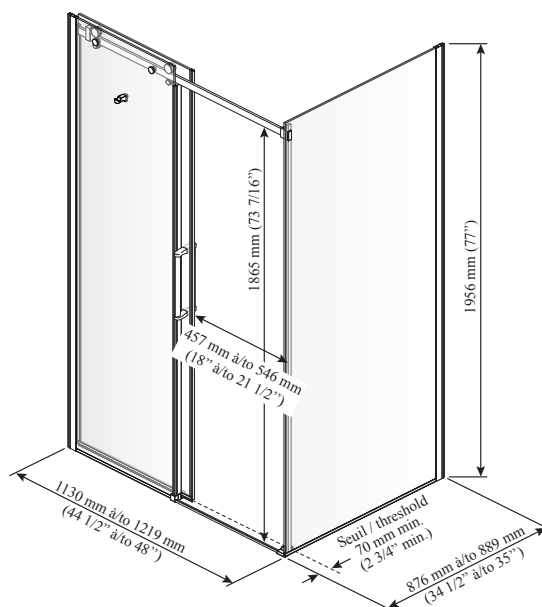

WARRANTY

Kalia Inc. guarantees all aspects of its products to be free of defects in material and workmanship for normal residential use. **Refer to the warranty included with the Kalia products for details.**

DR1105-XXX-003 & DR1125-XXX-003; Right door opening shown