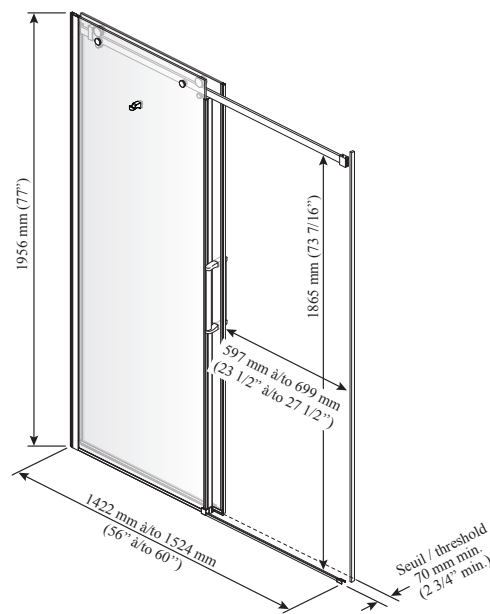

WARRANTY

Kalia Inc. guarantees all aspects of its products to be free of defects in material and workmanship for normal residential use. **Refer to the warranty included with the Kalia products for details.**

DR1103-XXX-003; Right door opening shown