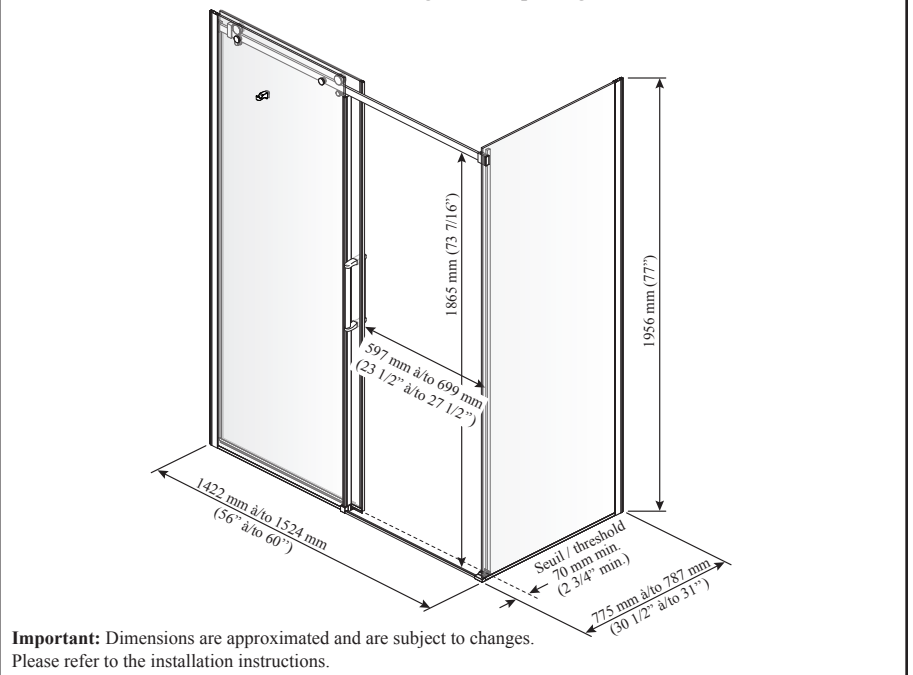

WARRANTY

Kalia Inc. guarantees all aspects of its products to be free of defects in material and workmanship for normal residential use. **Refer to the warranty included with the Kalia products for details.**

DR1103-XXX-003 & DR1195-XXX-003; Right door opening shown