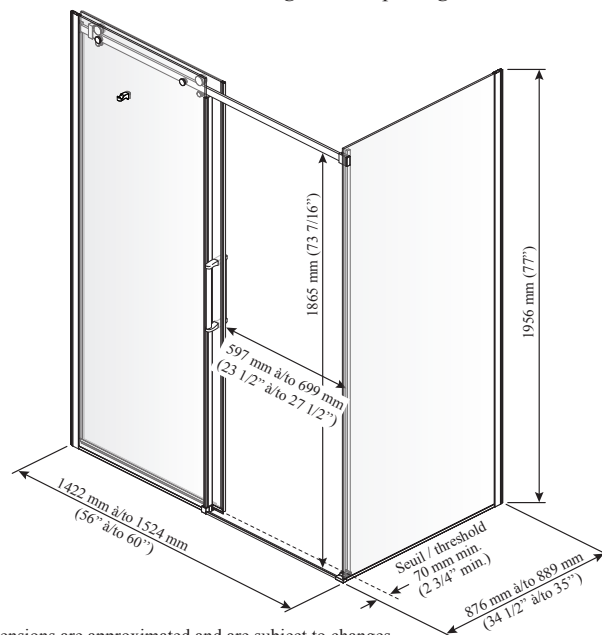

Kalia

ONCE UPON A TIME...WATER®

ROLLAX™ 60" x 36"

DR1103/DR1125

60" x 36" Rectangular Sliding Door

SPECIFICATIONS

Features

- **Frameless** sliding door for corner shower
- Up to 102 mm (4 in) adjustment
- Ultra-soft rolling system
- 8 mm (5/16 in) tempered glass
- Reversible door (right or left opening)
- 1956 mm (77 in) door height
- Door access: 597 to 699 mm x 1865 mm (23 1/2 to 27 1/2 x 73 7/16 in)
- 305 mm (12 in) inside and outside handles
- Towel hook on fixed panel (exterior)
- Round design for handles, towel hook and roller covers
- Duraclean glass for easy cleaning
- Closure system with sealing magnet
- Removable central guide for easy maintenance

Finishes

- Chrome:
 - DR1103-110-XXX
 - DR1125-110-XXX
- Brushed nickel:
 - DR1103-120-XXX
 - DR1125-120-XXX

Glass pattern

- Clear tempered glass:
 - DR1103-XXX-003
 - DR1125-XXX-003

Clear

Packaging

- **Dimensions:**
 - Box 1 of 2 (DR1103):** 2020 mm x 820 mm x 75 mm (79 1/2 x 32 5/16 x 3 in.)
 - Box 2 of 2 (DR1125):** 2020 mm x 915 mm x 50 mm (79 1/2 x 36 x 2 in.)
- **Weight:**
 - Box 1 of 2 (DR1103):** 145 lb (66 kg)
 - Box 2 of 2 (DR1125):** 84 lb (38 kg)

This door can be installed with the following Kalia shower base(s) model(s);

- BW1107 • BW1213 • BW1283
- BW1193 • BW1194 • BW1284

Installation Notes

Minimum threshold required 70 mm (2 3/4 in).

This product must be installed following the installation instructions provided.

DR1103-XXX-003 & DR1125-XXX-003; Right door opening shown

Important: Dimensions are approximated and are subject to changes. Please refer to the installation instructions.

Kalia

ONCE UPON A TIME...WATER®