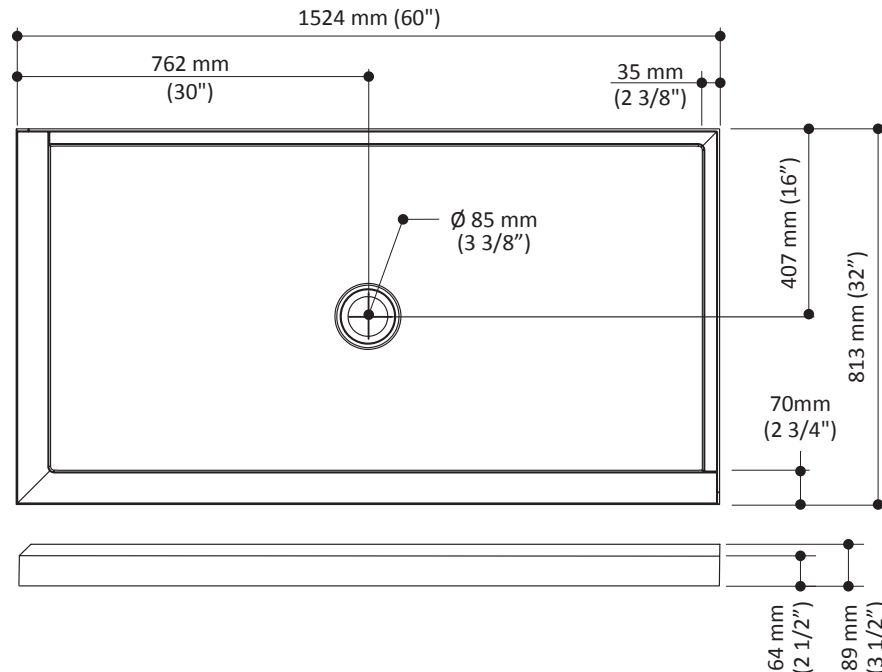

Features

- Rectangular shower base for corner installation
- **Anti-leak design with threshold designed to eliminate water infiltrations**
- Fiberglass reinforced acrylic
- Sturdy construction for strength and stability
- Self-leveling support legs for easy installation
- 1524 mm x 813 mm (60" x 32")
- Ultra-thin 64 mm (2 1/2") threshold
- Central drain
- Integrated tiling flanges on 2 walls (right)

Product dimensions:

Important: Dimensions are approximated and are subject to changes. Please refer to the installation instructions.