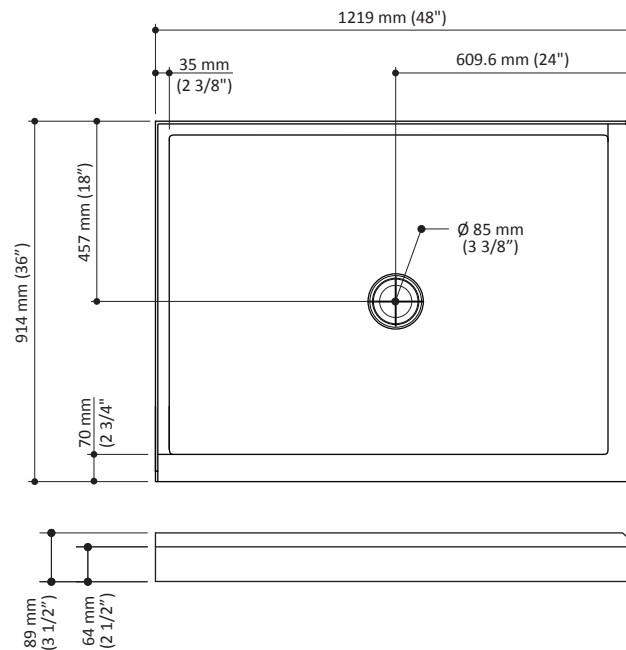

Features

- Rectangular shower base for corner installation
- **Anti-leak design with threshold designed to eliminate water infiltrations**
- Fiberglass reinforced acrylic
- Sturdy construction for strength and stability
- Self-leveling support legs for easy installation
- 1219 mm x 914 mm (48" x 36")
- Ultra-thin 64 mm (2 1/2") threshold
- Central drain
- Integrated tiling flanges on 2 walls (left)

Color (Finish)

- White: BW1281-240

Certifications

The specified model meets or exceeds the following standards;

Installation Notes

This product must be installed following the installation instructions provided.

Product dimensions:

Important: Dimensions are approximated and are subject to changes. Please refer to the installation instructions.