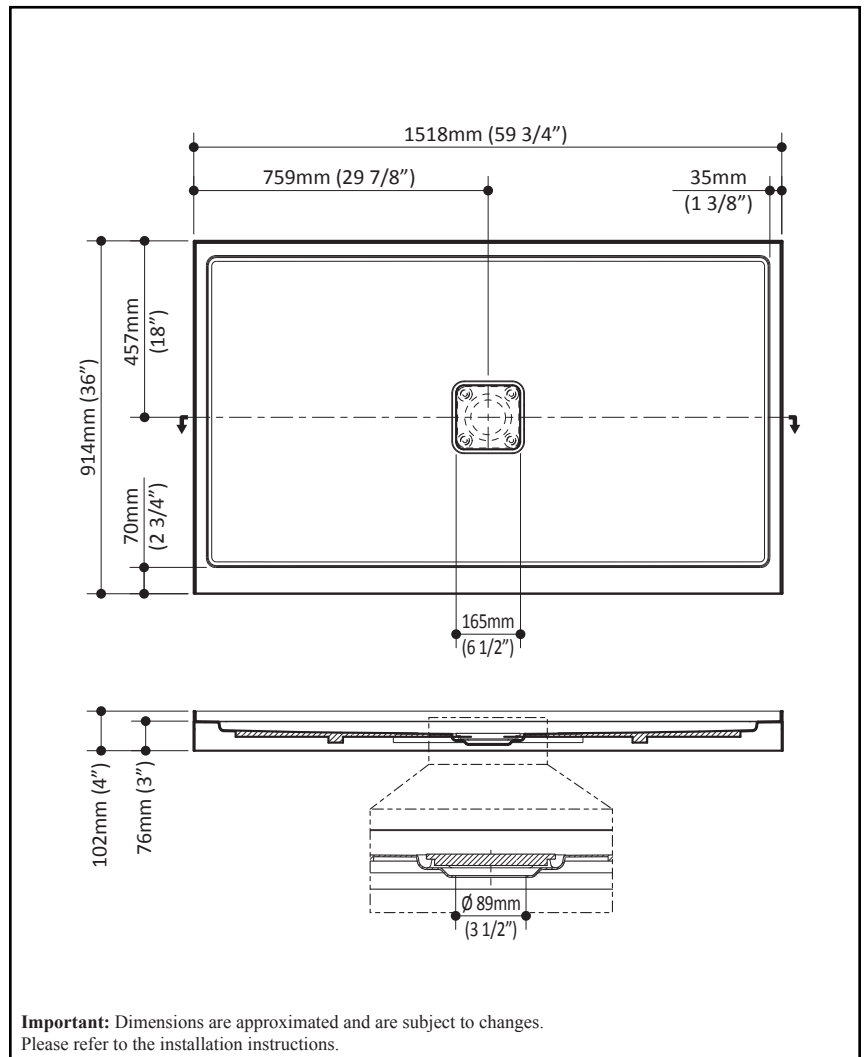

**KOVER™****BW1228****60x36x3 Rectangular Acrylic Shower Base (central drain)****SPECIFICATIONS****Features**

- Rectangular shower base
- Acrylic base fiberglass reinforced
- 1518 mm x 914 mm (60 x 36 in.)
- Low-3 in. threshold (76 mm)
- Central drain
- Integrated tiling flange
- Drain cover included

**Colors**

- White : BW1228-240

**Certifications**

The specified model meets or exceeds the following standards;

- IAPMO Z124
- CSA B45.5

**Packaging**

- **Dimensions:**  
1560 mm x 960 mm x 190 mm  
(61 1/2 x 37 13/16 x 3 1/2 in.)
- **Weight:** 53 lb (24 kg)

Product dimensions:

**Important:** Dimensions are approximated and are subject to changes. Please refer to the installation instructions.

**Kalia inc.**  
1355, 2nd Street  
Sainte-Marie (Quebec)  
Canada G6E 1G9