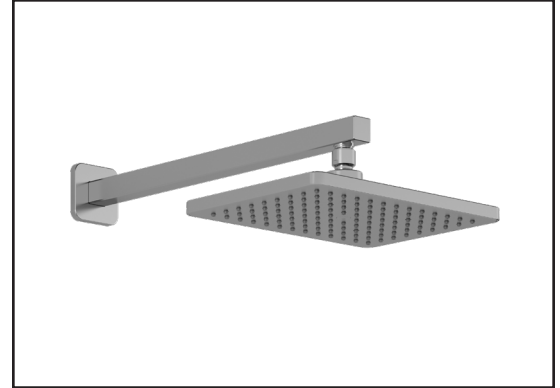

Kalia

ONCE UPON A TIME...WATER®

BF1626 Rainhead with 90° Wallarm

SPÉCIFICATIONS

Features

- Male water inlet 1/2NPT on vertical arm
- Rainhead dimension:
  260 mm x 188 mm x 16 mm (10 1/4" x 7 3/8" x 5/8")
- Soft tips for easy cleaning of limescale
- Adjustable orientation swivel
- Solid brass arm and plastic rainhead construction

Colors (Finishes)

- Chrome: BF1626-110
- Pure Nickel PVD: BF1626-125
- Matte Black: BF1626-160

Maximum flow rate

- 7.6 L/min (2 gpm) at 80 psi

Installation Notes

This product must be installed following the installation instructions provided.

WARRANTY

Kalia Inc. guarantees all aspects of its products to be free of defects in material and workmanship for normal residential use. **Refer to the warranty included with the Kalia products for details.**

Product dimensions: