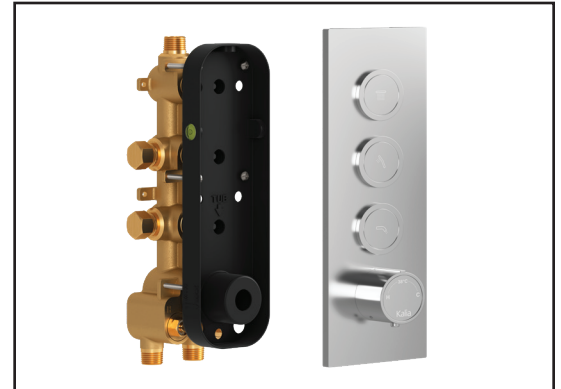

ONCE UPON A TIME...WATER®

BF2062

3-way AQUATONIK™ type T/P 1/2" push-button valve and decorative trim

SPECIFICATIONS

Features

- Solid brass construction
- Low-profile design
- Two male water inlets 1/2 NPT threaded or welded
- Male water outlets 1/2 NPT threaded or welded
- Horizontal or vertical installation
- One (1) high-flow outlet for tub spout
- Total adjustment of 25.4 mm (1")
- Back supports for better stability during installation included
- Operates up to 3 components simultaneously
- Integrated adjustable high-temperature limit
- Extra buttons included for custom shower configurations

Colors (Finishes)

- Chrome: BF2062-110
- Pure Nickel PVD: BF2062-125
- Matte Black: BF2062-160

Maximum flow rate

- 1 outlet: 31.9 L/min (7.42 gpm) at 60 psi
- 2 outlets: 32.3 L/min (8.53 gpm) at 60 psi
- 3 outlets: 33.5 L/min (8.85 gpm) at 60 psi

Certifications

The specified model meets or exceeds the following standards;

Installation Notes

This product must be installed following the installation instructions provided.

WARRANTY

Kalia Inc. guarantees all aspects of its products to be free of defects in material and workmanship for normal residential use. Refer to the warranty included with the Kalia products for details.