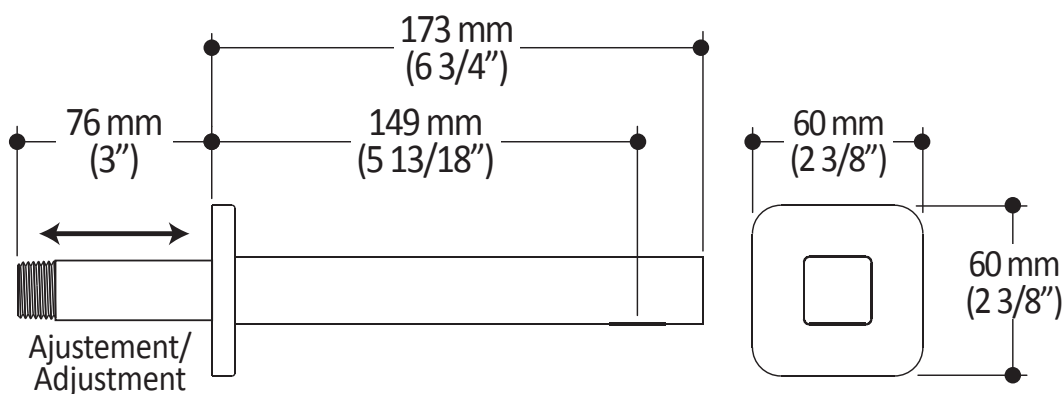

Important: Dimensions are approximated and are subject to changes. Please refer to the installation instructions.

Kalia

ONCE UPON A TIME...WATER®

1355, 2nd Street, Industrial Park
Sainte-Marie (Québec)
Canada G6E 1G9

T 418-387-9090
1-877-GO-KALIA (1-87- 465-2542)
F 418 387-9089

KaliaStyle.com