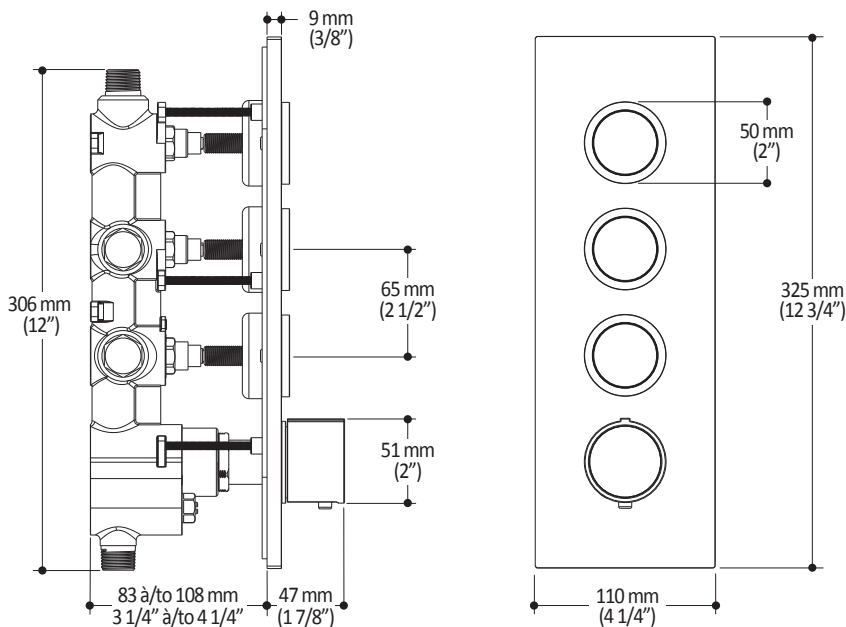

Product dimensions:

Important: Dimensions are approximated and are subject to changes. Please refer to the installation instructions.

ONCE UPON A TIME...WATER®

1355, 2nd Street, Industrial Park
Sainte-Marie (Québec)
Canada G6E 1G9

T 418-387-9090
1-877-GO-KALIA (1-877-465-2542)
F 418 387-9089

KaliaStyle.com