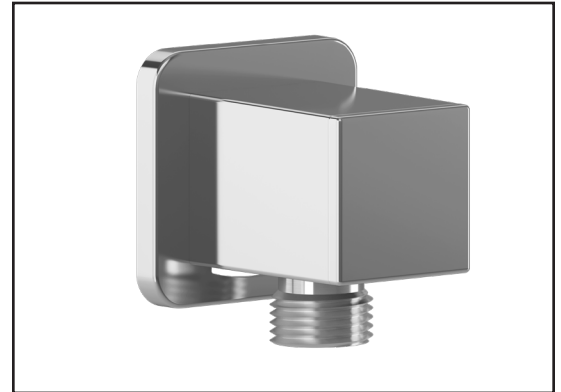

ONCE UPON A TIME...WATER®

106193 Wall Outlet

SPÉCIFICATIONS

Features

- Female water inlet 1/2NPT
- Male water outlet G1/2
- Connector adjustable in depth
- PVD finish (Physical Vapour Deposit): A high technology process that protects the surface finish for increased durability

Colors (Finishes)

- Chrome: 106193-110
- Pure nickel PVD: 106193-125
- Matte black: 106193-160

Installation Notes

This product must be installed following the installation instructions provided.

WARRANTY

Kalia Inc. guarantees all aspects of its products to be free of defects in material and workmanship for normal residential use. **Refer to the warranty included with the Kalia products for details.**

Product dimensions: