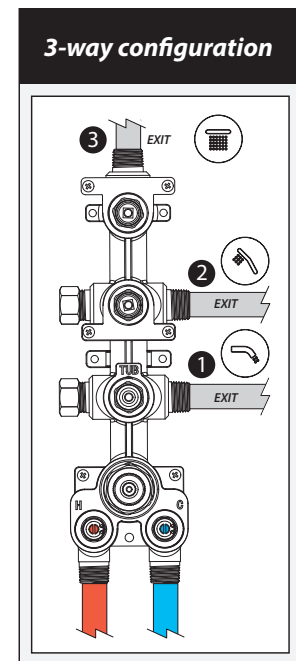

Product dimensions:

Important: Dimensions are approximated and are subject to changes. Please refer to the installation instructions.

ONCE UPON A TIME...WATER®

1355, 2nd Street, Industrial Park
Sainte-Marie (Québec)
Canada G6E 1G9

T 418-387-9090
1-877-GO-KALIA (1-877-465-2542)
F 418 387-9089

KaliaStyle.com