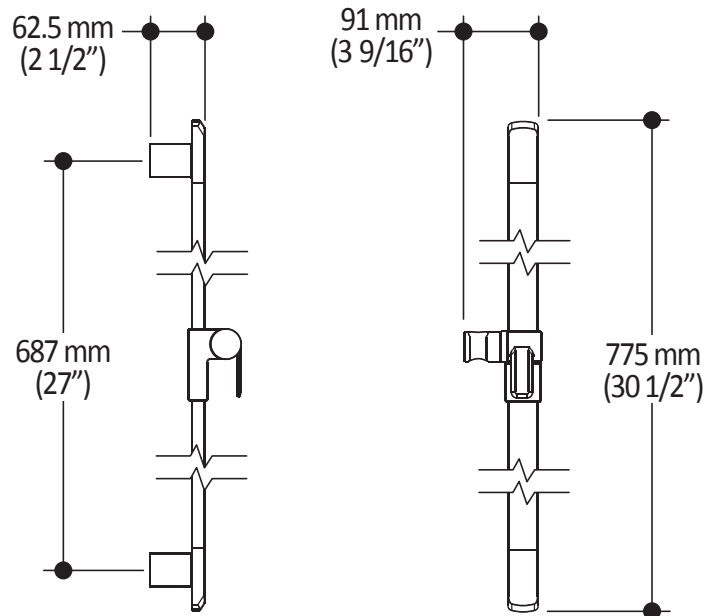

WARRANTY

Kalia Inc. guarantees all aspects of its products to be free of defects in material and workmanship for normal residential use. **Refer to the warranty included with the Kalia products for details.**

Product dimensions: