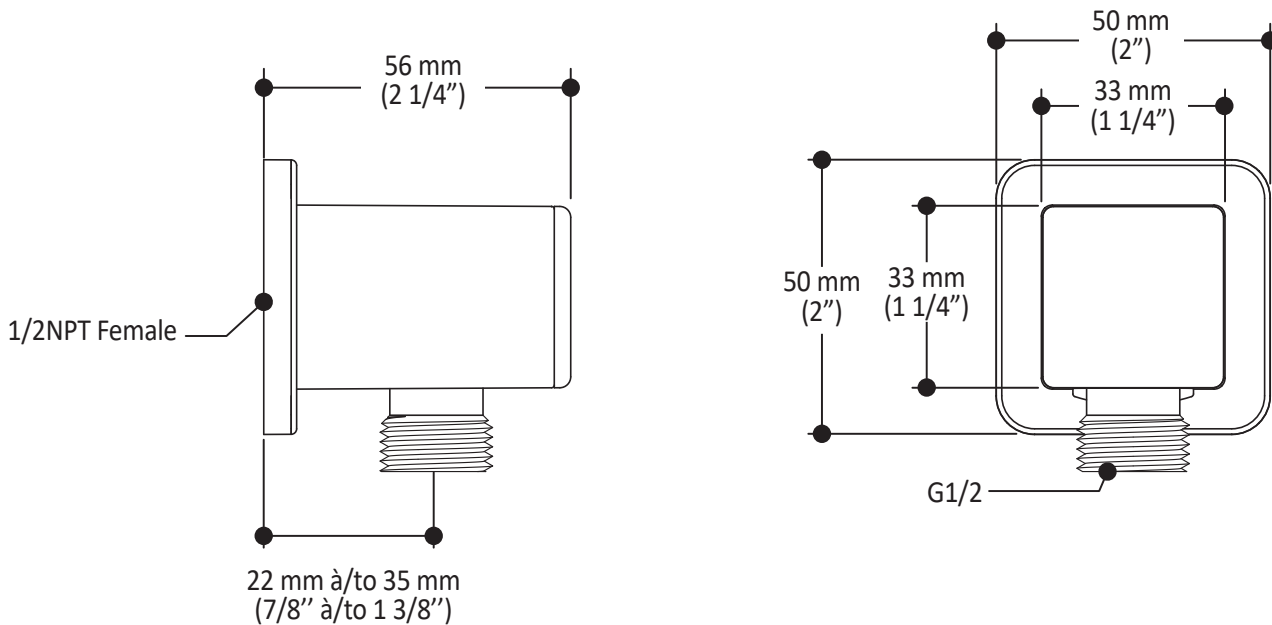

Product dimensions:

Important: Dimensions are approximated and are subject to changes. Please refer to the installation instructions.

ONCE UPON A TIME...WATER®

1355, 2nd Street, Industrial Park
Sainte-Marie (Québec)
Canada G6E 1G9