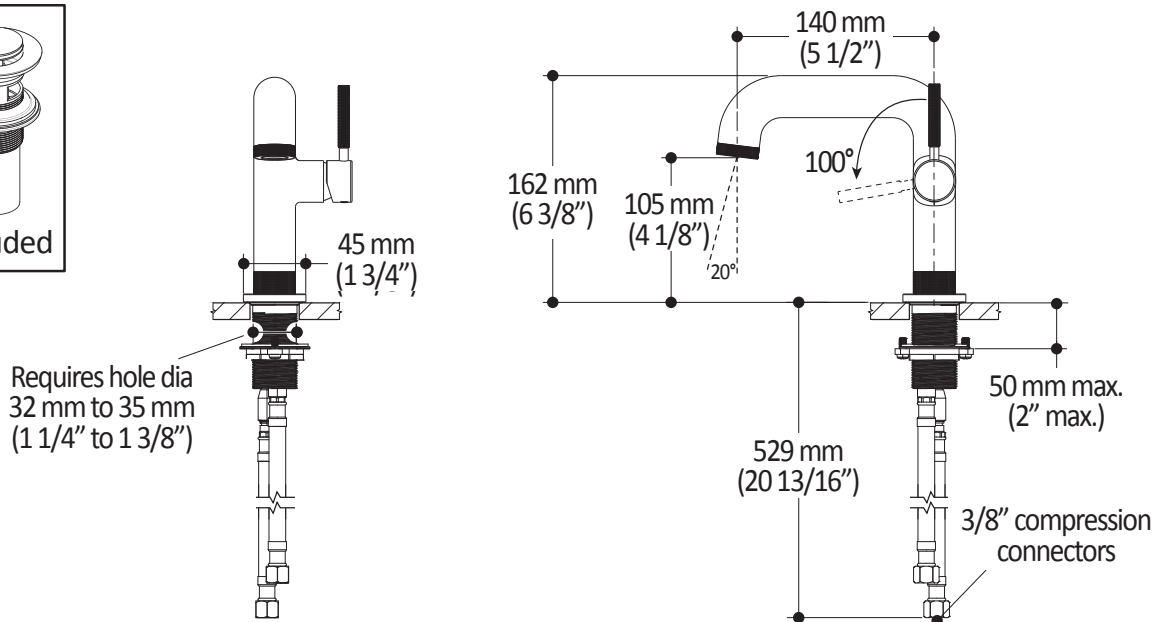

ONCE UPON A TIME...WATER®

PRECISO™

BF1797 Single Hole Lavatory Faucet With Push Drain

SPECIFICATIONS

Features

- Solid brass construction
- Aerated, hidden and adjustable stream (20°)
- Single hole installation
- Push drain and overflow
- Ceramic disc cartridge
- Lead Free: low lead product (less than 0.25%)

Colors (Finishes)

- Chrome: BF1797-110

Maximum flow rate

- 8.3 L/min (2.2 gpm)

Certifications

The specified model meets or exceeds the following standards;

Installation Notes

This product must be installed following the installation instructions provided.

Product dimensions:

Important: Dimensions are approximated and are subject to changes. Please refer to the installation instructions.

ONCE UPON A TIME...WATER®

1355, 2nd Street, Industrial Park
Sainte-Marie (Québec)
Canada G6E 1G9