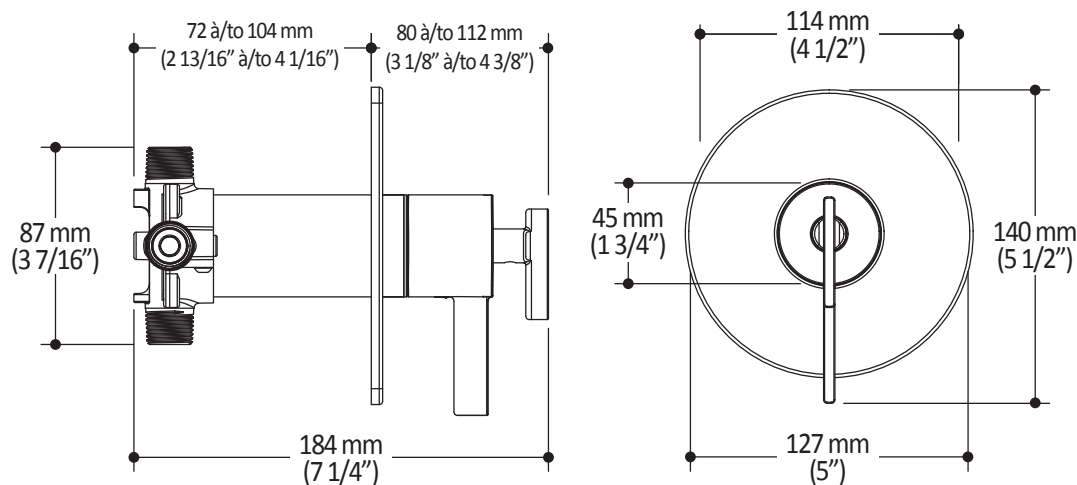

ONCE UPON A TIME...WATER®

**ROUNDONE™**

**BF1689**

CalGreen 2-way AQUATONIK™ type T/P 1/2" coaxial valve with diverter and decorative trim

**SPECIFICATIONS**

**Features**

- 2 male water inlets 1/2NPT threaded or welded
- 2 male water outlets 1/2NPT threaded or welded
- Solid brass construction
- Total adjustment of 32 mm (1 1/4")
- Can be installed back to back
- Support included for better stability during installation
- Operates 1 component at a time

**Colors (Finishes)**

- Chrome: BF1689-110
- Matte Black: BF1689-160

**Maximum flow rate**

- 1 outlet: 25 L/min (6.6 gpm) at 60 psi

**Certifications**

The specified model meets or exceeds the following standards;

Product dimensions:

**Important:** Dimensions are approximated and are subject to changes. Please refer to the installation instructions.

ONCE UPON A TIME...WATER®

1355, 2<sup>nd</sup> Street, Industrial Park  
 Sainte-Marie (Québec)  
 Canada G6E 1G9