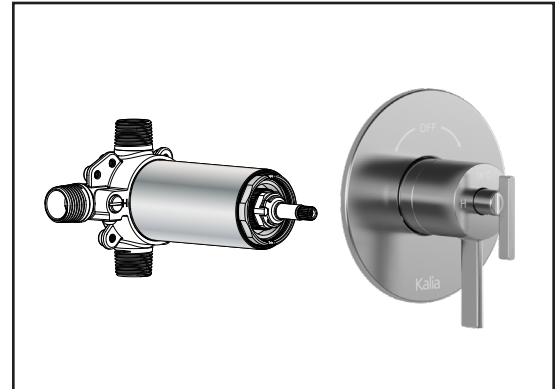

ONCE UPON A TIME...WATER®

**ROUNDONE™**

**BF1689**

CalGreen 2-way AQUATONIK™ type T/P 1/2" coaxial valve with diverter and decorative trim

**SPECIFICATIONS**

**Features**

- 2 male water inlets 1/2NPT threaded or welded
- 2 male water outlets 1/2NPT threaded or welded
- Solid brass construction
- Total adjustment of 32 mm (1 1/4")
- Can be installed back to back
- Support included for better stability during installation
- Operates 1 component at a time

**Colors (Finishes)**

- Chrome: BF1689-110
- Matte Black: BF1689-160

**Maximum flow rate**

- 1 outlet: 25 L/min (6.6 gpm) at 60 psi

**Certifications**

The specified model meets or exceeds the following standards;