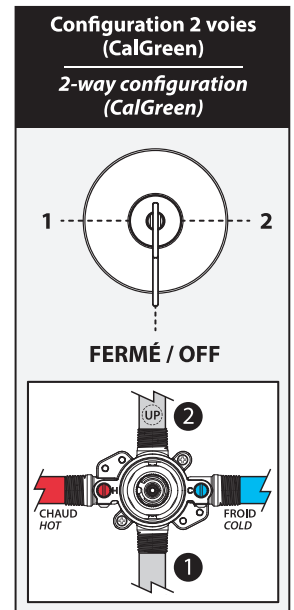

Important: Dimensions are approximated and are subject to changes. Please refer to the installation instructions.

ONCE UPON A TIME...WATER®

1355, 2nd Street, Industrial Park
Sainte-Marie (Québec)
Canada G6E 1G9

T 418-387-9090
1-877-GO-KALIA (1-87- 465-2542)
F 418 387-9089

KaliaStyle.com