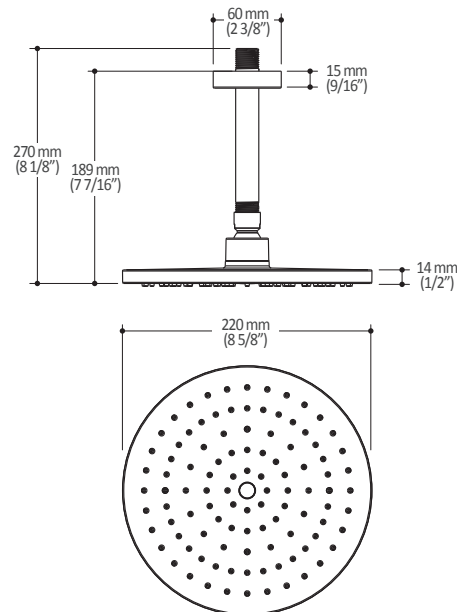

Important: Dimensions are approximated and are subject to changes. Please refer to the installation instructions.

Kalia

ONCE UPON A TIME...WATER®

1355, 2e Rue du Parc industriel
Sainte-Marie (Québec)
Canada G6E 1G9

T 418-387-9090
1-877-GO-KALIA (1-877-465-2542)
F 418 387-9089

kaliastyle.com