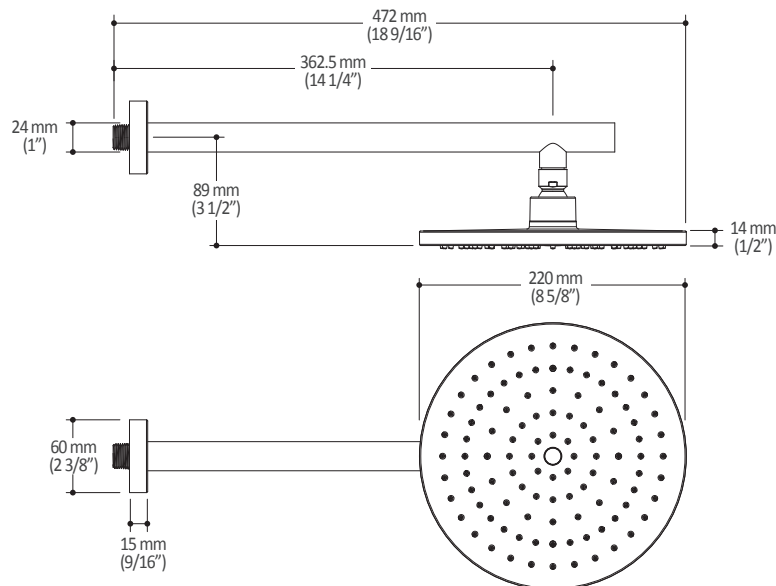

Kalia

ONCE UPON A TIME...WATER®

ROUNDONE™

BF1633

Rainhead with 90° Wallarm

SPECIFICATIONS

Features

- Male water inlet 1/2NPT on wall arm
- Female water inlet G1/2 on rainhead
- Rainhead diameter of 220 mm (8 5/8")
- Anti-scale system with soft sprays
- Adjustable orientation swivel

Colors (Finishes)

- Chrome: BF1633-110
- Pure Nickel PVD: BF1633-125
- Matte Black: BF1633-160

Maximum flow rate

- 7.6 L/min (2 gpm) at 80 psi

Certifications

The specified model meets or exceeds the following standards;

Product dimensions:

Important: Dimensions are approximated and are subject to changes. Please refer to the installation instructions.

Kalia

ONCE UPON A TIME...WATER®

1355, 2^e Rue du Parc industriel
Sainte-Marie (Québec)
Canada G6E 1G9