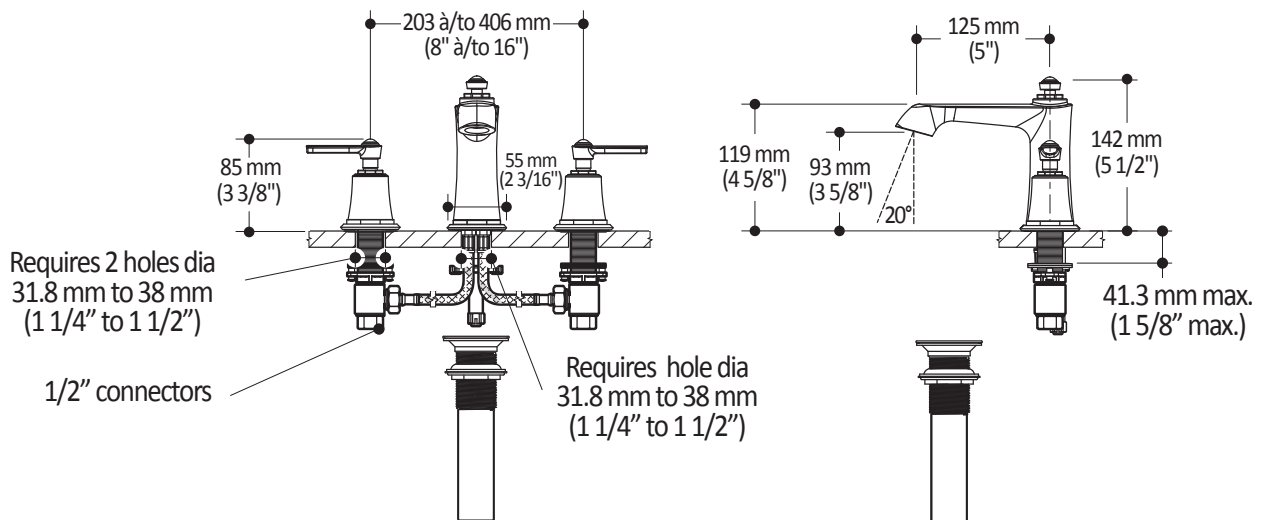

Colors (Finishes)

- Chrome : BF1485-110

Certifications

The specified model meets or exceeds the following standards;

CSA B125.1
ASME A112.18.1
ICC A117.1

Packaging

- **Dimensions:**
480 mm x 320 mm x 80 mm
(18 7/8" x 12 5/8" x 3 1/8")
- **Volume:** 0.013 cu m (0.43 cu ft)
- **Total weight:** 3.46 kg (7.63 lb)

Maximum flow rate

- 8.3 liters/min. (2.2 gallons/min.)

Installation Notes

This product must be installed following the installation instructions provided.

WARRANTY

Kalia Inc. guarantees all aspects of its products to be free of defects in material and workmanship for normal residential use. **Refer to the warranty included with the Kalia products for details.**

Product dimensions:

Important: Dimensions are approximated and are subject to changes. Please refer to the installation instructions.

ONCE UPON A TIME...WATER®

1355, 2nd Street, Industrial Park
Sainte-Marie (Québec)
Canada G6E 1G9