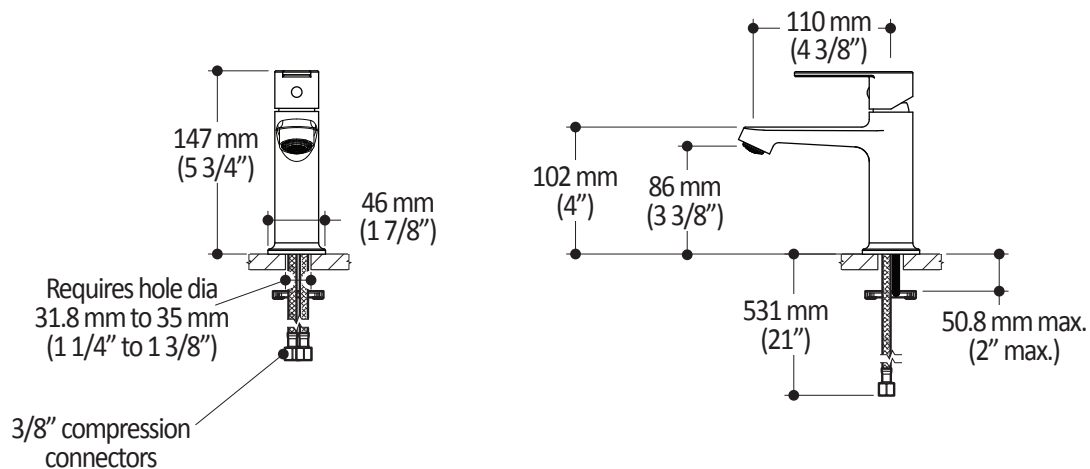

OZÉ™

BF1410

Single Hole Lavatory Faucet

SPECIFICATIONS

Features

- Solid brass construction
- Aerated and hidden stream
- Single hole installation
- Ceramic disc valve cartridge
- Lead Free: Low lead product (less than 0.25%)

Colors (Finishes)

- Chrome : BF1289-110

Certifications

The specified model meets or exceeds the following standards;

- ASME A112.18.1 / CSA B125.1
- ANSI / NSF 61-9

Packaging

- **Dimensions:** 587mm x 352mm x 117mm (23 1/8" x 13 5/8" x 4 5/8")
- **Volume:** 0.86 cu ft (0.024 cu m)
- **Total weight:** 3.15 lb (1.43 kg)

Maximum flow rate

- 8.3 liters/min. (2.2 gallons/min.)

Installation Notes

This product must be installed following the installation instructions provided.

WARRANTY

Kalia Inc. guarantees all aspects of its products to be free of defects in material and workmanship for normal residential use. **Refer to the warranty included with the Kalia products for details.**

Product dimensions:

Important: Dimensions are approximated and are subject to changes. Please refer to the installation instructions.

Kalia inc.
1355, 2nd Street
Sainte-Marie (Quebec)
Canada G6E 1G9

t. 1-418-387-9090
1 877 GO KALIA (1-877-465-2542)
f. 1-418-387-9089
www.KaliaStyle.com