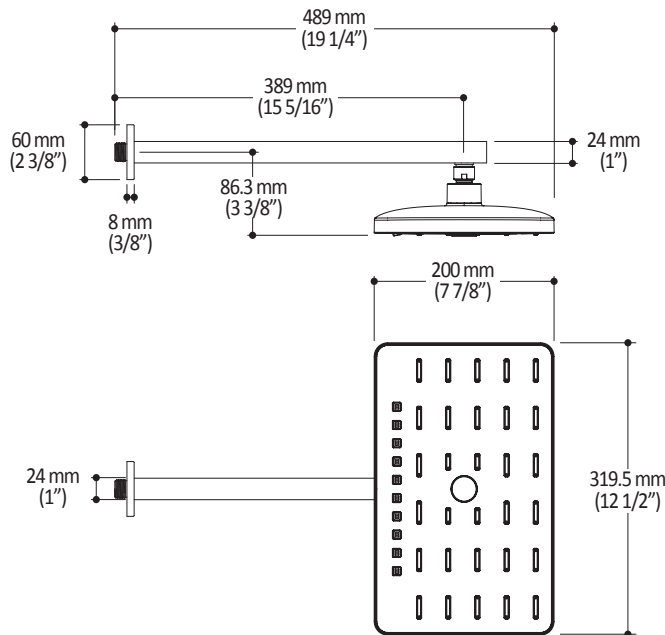

ONCE UPON A TIME...WATER®

GRAFIK™

BF1397

PREMIA: Rainhead with 90° wall arm

SPECIFICATIONS

Features

- Male water inlet 1/2 NPT
- Rainhead dimension: 200 mm x 319.5 mm (7 7/8" x 12 1/2")
- Soft tips for easy cleaning of limescale
- Adjustable orientation swivel
- 2 direct positions and 1 shared position
- Solid brass arm and plastic rainhead construction

Colors (Finishes)

- Chrome: BF1397-110
- Chrome and black: BF1397-150

Maximum flow rate

- 7.6 L/min (2 gpm) at 80 psi

Certifications

The specified model meets or exceeds the following standards;

Installation Notes

Product dimensions:

Important: Dimensions are approximated and are subject to changes. Please refer to the installation instructions.

ONCE UPON A TIME...WATER®

1355, 2<sup>e</sup> Rue du Parc industriel  
Sainte-Marie (Québec)  
Canada G6E 1G9