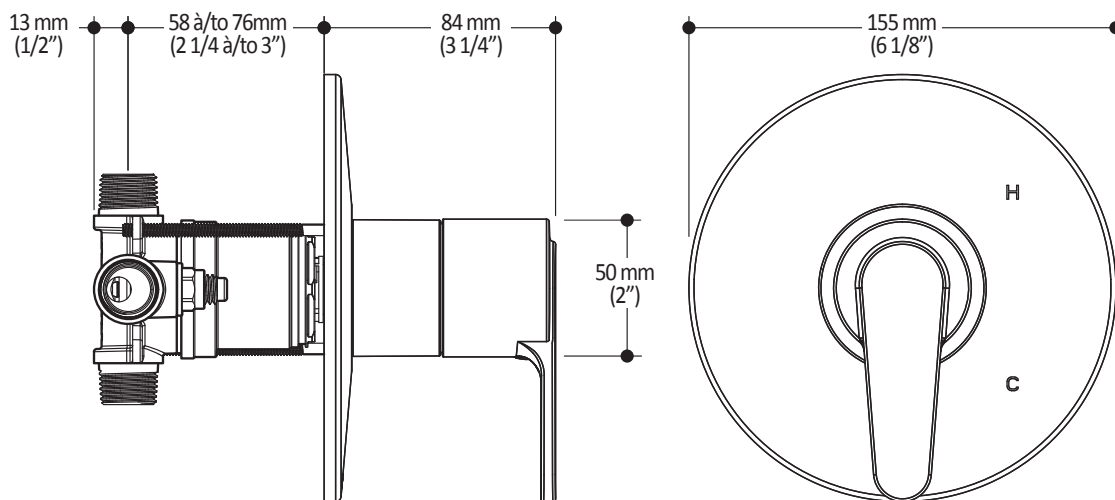

Important: Dimensions are approximated and are subject to changes. Please refer to the installation instructions.

Kalia

ONCE UPON A TIME...WATER®

1355, 2e Rue, Parc industriel
Sainte-Marie (Québec)
Canada G6E 1G9

T 418-387-9090
1-877-GO-KALIA (1-877-465-2542)
F 418-87-9089

KaliaStyle.com