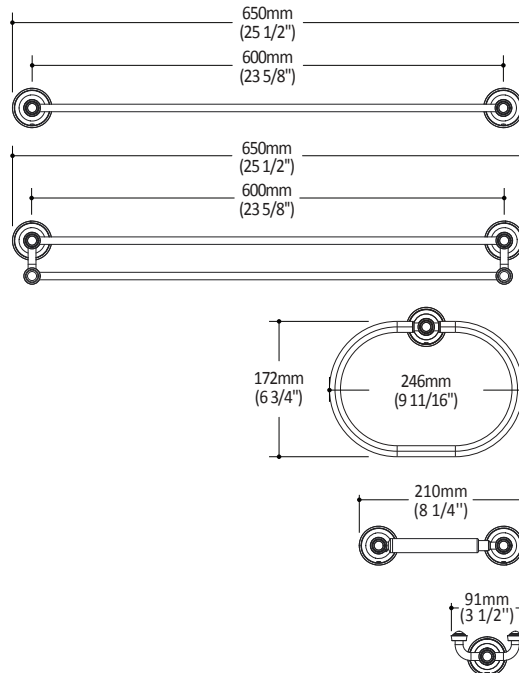

Colors (Finishes)

- Chrome : ACXXXX-110

Packaging

- **Dimensions:**

- AC1501 - 670mm x 100mm x 80mm
(26 3/8" x 4" x 3 1/8")
- AC1502 - 675mm x 155mm x 105mm
(26 1/2" x 6" x 4 1/4")
- AC1505 - 260mm x 175mm x 65mm
(10 1/4" x 6 7/8" x 2")
- AC1504 - 180mm x 100mm x 59mm
(7" x 4" x 2 2/5")
- AC1503 - 95mm x 95mm x 60mm
(3 3/4" x 3 3/4" x 2 3/8")

- **Volume:**

- AC1501 - 0.0054 cu m (0.19 cu ft)
- AC1502 - 0.011 cu m (0.38 cu ft)
- AC1505 - 0.003 cu m (0.102 cu ft)
- AC1504 - 0.0011 cu m (0.038 cu ft)
- AC1503 - 0.0005 cu m (0.019 cu ft)

- **Total weight:**

- AC1501 - 1.55 lb (0.70 kg)
- AC1502 - 2.35 lb (1.08 kg)
- AC1505 - 1.15 lb (0.52 kg)
- AC1504 - 1.15 lb (0.52 kg)
- AC1503 - 0.70 lb (0.32 kg)

Installation Notes

This product must be installed following the installation instructions provided.

Product dimensions:

AC1501
24" single towel bar

AC1502
24" double towel bar

AC1505
Towel holder 9"

AC1504
Paper holder

AC1503
Double robe hook

Important: Dimensions are approximated and are subject to changes. Please refer to the installation instructions.