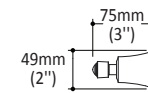

Colors (Finishes)

- Chrome : ACXXXX-110

Packaging

- **Dimensions:**

- AC1501 - 670mm x 100mm x 80mm
(26 3/8" x 4" x 3 1/8")
- AC1502 - 675mm x 155mm x 105mm
(26 1/2" x 6" x 4 1/4")
- AC1505 - 260mm x 175mm x 65mm
(10 1/4" x 6 7/8" x 2")
- AC1504 - 180mm x 100mm x 59mm
(7" x 4" x 2 2/5")
- AC1503 - 95mm x 95mm x 60mm
(3 3/4" x 3 3/4" x 2 3/8")

Product dimensions:

AC1501
24" single towel bar

AC1502
24" double towel bar

AC1505
Towel holder 9"

AC1504
Paper holder

AC1503
Double robe hook

Important: Dimensions are approximated and are subject to changes. Please refer to the installation instructions.