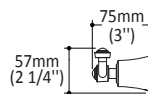

Colors (Finishes)

- Chrome : ACXXXX-110

Packaging

- **Dimensions:**

- AC1501 - 670mm x 100mm x 80mm
(26 3/8" x 4" x 3 1/8")
- AC1502 - 675mm x 155mm x 105mm
(26 1/2" x 6" x 4 1/4")
- AC1505 - 260mm x 175mm x 65mm
(10 1/4" x 6 7/8" x 2")
- AC1504 - 180mm x 100mm x 59mm
(7" x 4" x 2 2/5")
- AC1503 - 95mm x 95mm x 60mm
(3 3/4" x 3 3/4" x 2 3/8")

Product dimensions:

AC1501
24" single towel bar

AC1502
24" double towel bar

AC1505
Towel holder 9"

AC1504
Paper holder

AC1503
Double robe hook

Important: Dimensions are approximated and are subject to changes. Please refer to the installation instructions.