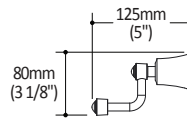

Colors (Finishes)

- Chrome : ACXXXX-110

Packaging

- **Dimensions:**

- AC1501 - 670mm x 100mm x 80mm
(26 3/8" x 4" x 3 1/8")
- AC1502 - 675mm x 155mm x 105mm
(26 1/2" x 6" x 4 1/4")
- AC1505 - 260mm x 175mm x 65mm
(10 1/4" x 6 7/8" x 2")
- AC1504 - 180mm x 100mm x 59mm
(7" x 4" x 2 2/5")
- AC1503 - 95mm x 95mm x 60mm
(3 3/4" x 3 3/4" x 2 3/8")

- AC1501 - 1.55 lb (0.70 kg)
- AC1502 - 2.35 lb (1.08 kg)
- AC1505 - 1.15 lb (0.52 kg)
- AC1504 - 1.15 lb (0.52 kg)
- AC1503 - 0.70 lb (0.32 kg)

Installation Notes

This product must be installed following the installation instructions provided.

Product dimensions:

AC1501
24" single towel bar

AC1502
24" double towel bar

AC1505
Towel holder 9"

AC1504
Paper holder

AC1503
Double robe hook

Important: Dimensions are approximated and are subject to changes. Please refer to the installation instructions.