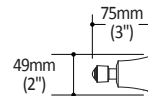

Product dimensions:

AC1501
24" single towel bar