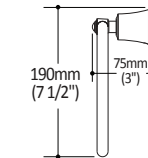

Colors (Finishes)

- Chrome : ACXXXX-110

Packaging

- **Dimensions:**

- AC1501 - 670mm x 100mm x 80mm
(26 3/8" x 4" x 3 1/8")
- AC1502 - 675mm x 155mm x 105mm
(26 1/2" x 6" x 4 1/4")
- AC1505 - 260mm x 175mm x 65mm
(10 1/4" x 6 7/8" x 2")
- AC1504 - 180mm x 100mm x 59mm
(7" x 4" x 2 2/5")
- AC1503 - 95mm x 95mm x 60mm
(3 3/4" x 3 3/4" x 2 3/8")

- **Volume:**

- AC1501 - 0.0054 cu m (0.19 cu ft)
- AC1502 - 0.011 cu m (0.38 cu ft)
- AC1505 - 0.003 cu m (0.102 cu ft)
- AC1504 - 0.0011 cu m (0.038 cu ft)
- AC1503 - 0.0005 cu m (0.019 cu ft)

- **Total weight:**

- AC1501 - 1.55 lb (0.70 kg)
- AC1502 - 2.35 lb (1.08 kg)
- AC1505 - 1.15 lb (0.52 kg)
- AC1504 - 1.15 lb (0.52 kg)
- AC1503 - 0.70 lb (0.32 kg)

Installation Notes

This product must be installed following the installation instructions provided.

Product dimensions:

AC1501
24" single towel bar

AC1502
24" double towel bar

AC1505
Towel holder 9"

AC1504
Paper holder

AC1503
Double robe hook

Important: Dimensions are approximated and are subject to changes. Please refer to the installation instructions.