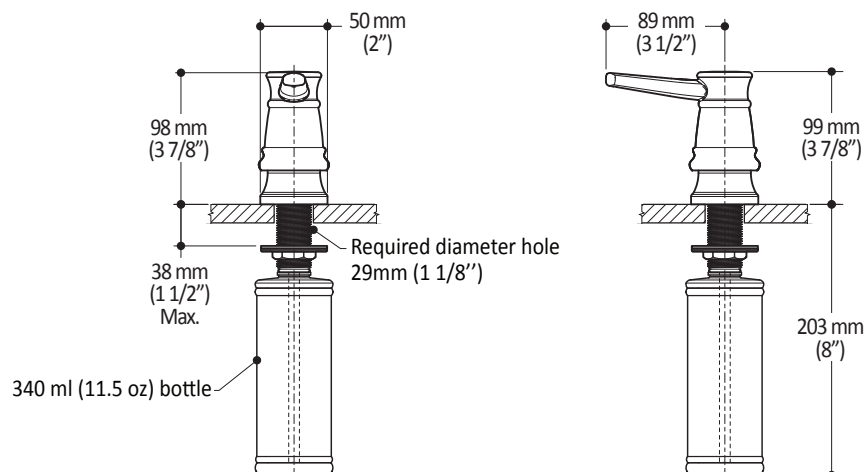

Important: Dimensions are approximated and are subject to changes. Please refer to the installation instructions.

Kalia inc.
1355, 2nd Street
Sainte-Marie (Quebec)
Canada G6E 1G9

Tel.: 1-418-387-9090
1 877 GO KALIA (1-877-465-2542)
Fax: 1-418-387-9089
www.kaliastyle.com