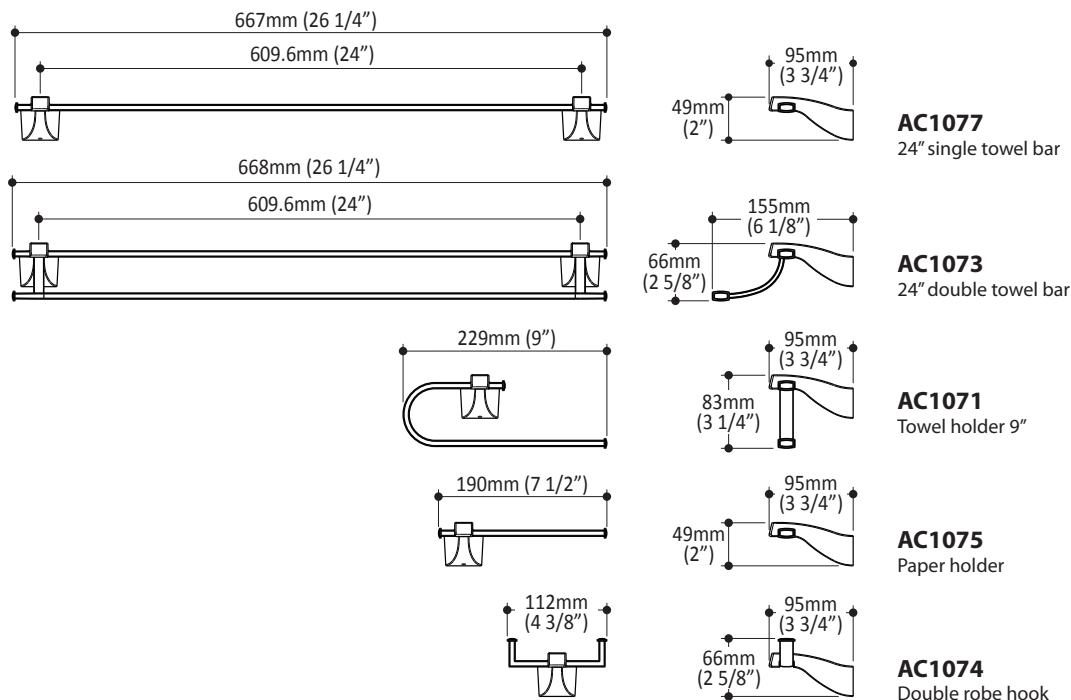

Product dimensions: