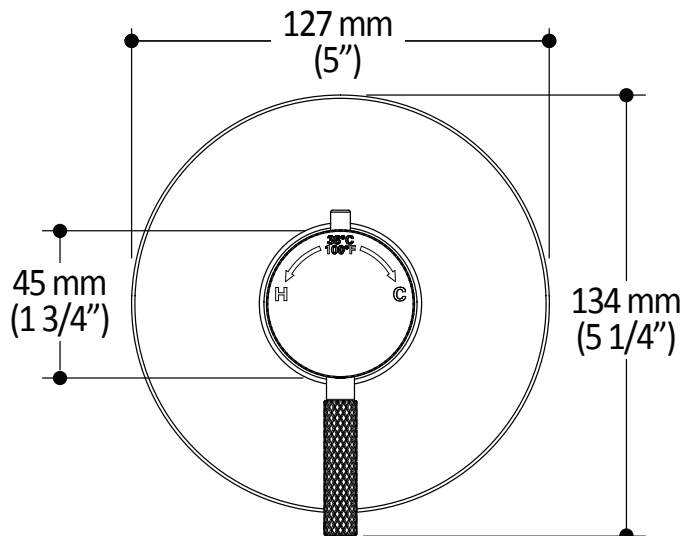

#### Features

- Solid brass construction
- Total adjustment of 30 mm (1 3/16")

Product dimensions:

55 à/to 87 mm  
(2 3/16" à/to 3 7/16")

**Important:** Dimensions are approximated and are subject to changes. Please refer to the installation instructions.