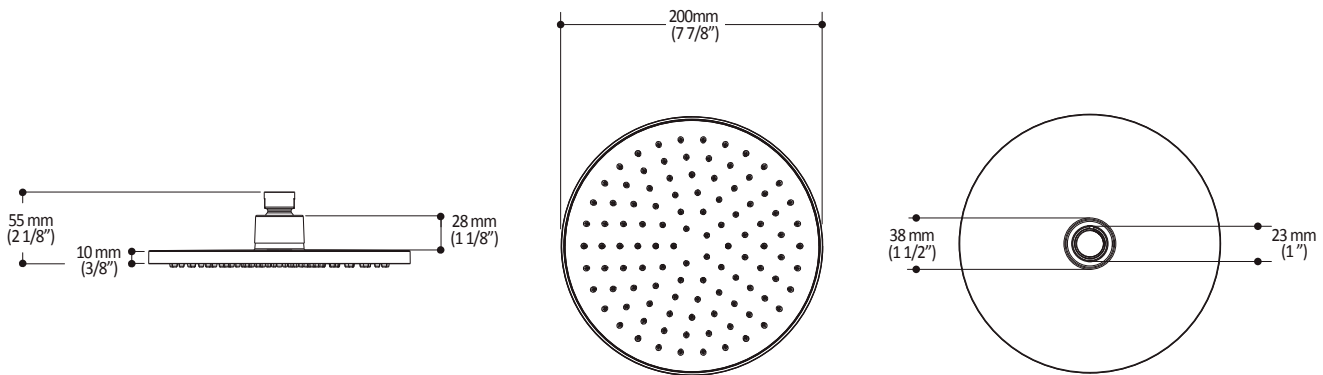

Important : Dimensions are approximated and are subject to changes. Please refer to the installation instructions.

Kalia

ONCE UPON A TIME...WATER®

1355, 2nd Street, Industrial Park
Sainte-Marie (Québec)
Canada G6E 1G9

T 418-387-9090
1-877-GO-KALIA (1-87- 465-2542)
F 418 387-9089

KaliaStyle.com