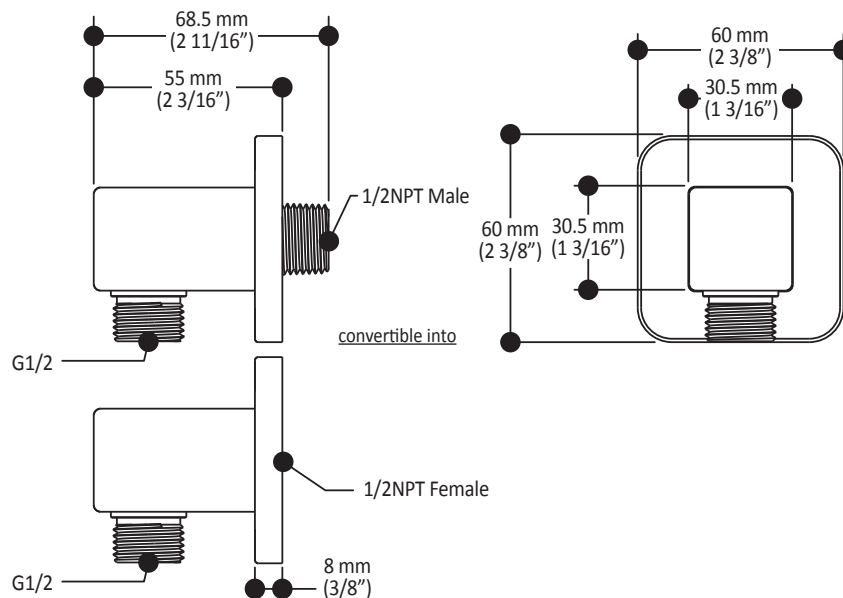

Kalia

ONCE UPON A TIME...WATER®

SQUAREONE™

104292 Wall Outlet

SPÉCIFICATIONS

Features

- Male or female water inlet 1/2NPT
- Male water outlet G1/2
- Solid brass construction

Colors (Finishes)

- Chrome: 104292-110
- Pure Nickel PVD: 104292-125
- Matte black: 104292-160

Installation Notes

This product must be installed following the installation instructions provided.

WARRANTY

Kalia Inc. guarantees all aspects of its products to be free of defects in material and workmanship for normal residential use. **Refer to the warranty included with the Kalia products for details.**

Product dimensions:

Important: Dimensions are approximated and are subject to changes. Please refer to the installation instructions.

ONCE UPON A TIME...WATER®

1355, 2nd Street, Industrial Park
Sainte-Marie (Québec)
Canada G6E 1G9