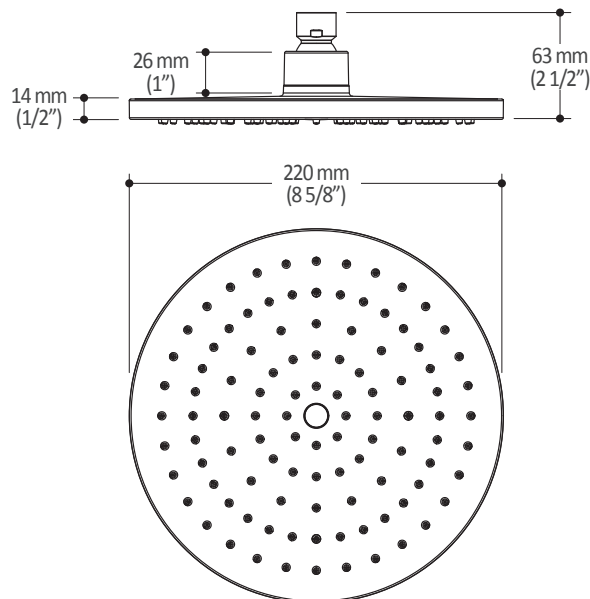

Important: Dimensions are approximated and are subject to changes. Please refer to the installation instructions.

Kalia

ONCE UPON A TIME...WATER®

1355, 2nd Street, Industrial Park
Sainte-Marie (Québec)
Canada G6E 1G9

T 418-387-9090
1-877-GO-KALIA (1-877-465-2542)
F 418 387-9089

KaliaStyle.com