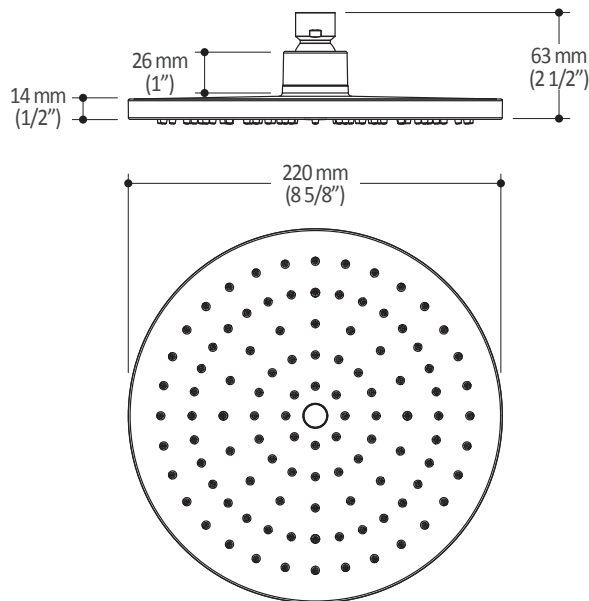

Important: Dimensions are approximated and are subject to changes. Please refer to the installation instructions.

ONCE UPON A TIME...WATER®

1355, 2e Rue du Parc industriel
Sainte-Marie (Québec)
Canada G6E 1G9

T 418-387-9090
1-877-GO-KALIA (1-877-465-2542)
F 418 387-9089

kaliastyle.com