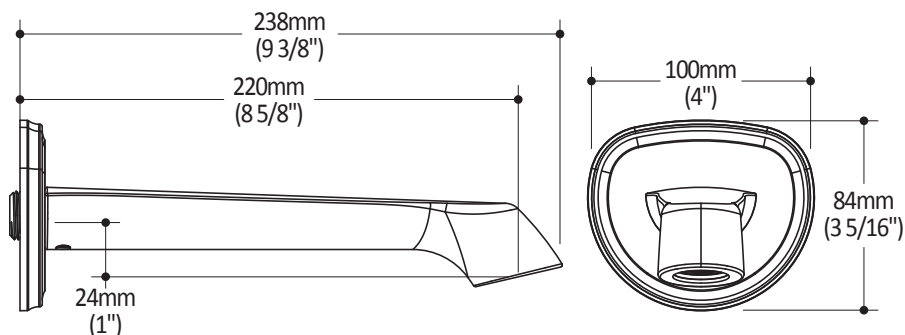

Important: Dimensions are approximated and are subject to changes. Please refer to the installation instructions.

ONCE UPON A TIME...WATER®

1355, 2nd Street
Sainte-Marie (Quebec)
Canada G6E 1G9

T 418-387-9090
1-877-GO-KALIA (1-877-465-2542)
F 418-387-9089

KaliaStyle.com