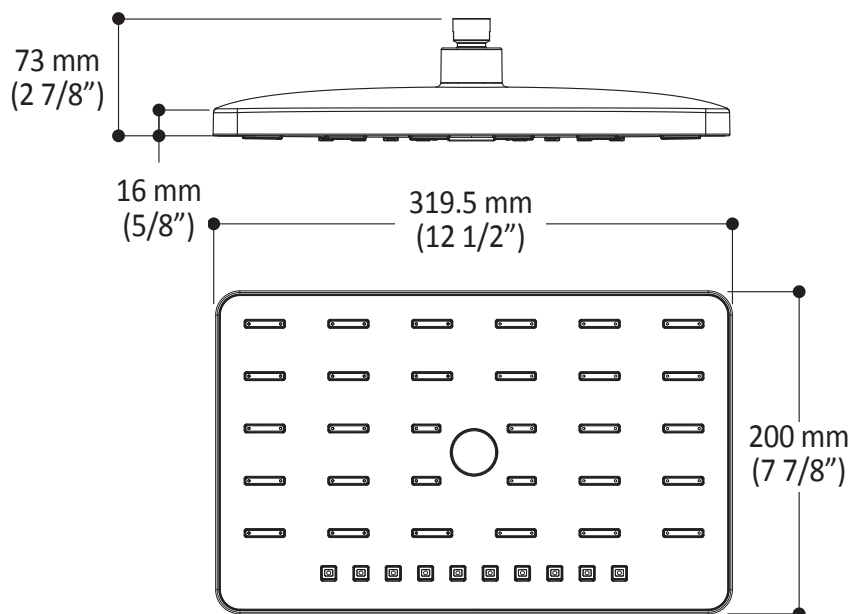

ONCE UPON A TIME...WATER®

GRAFIK™

103580

PREMIA: Rainhead

SPECIFICATIONS

Features

- Water G 1/2 female inlet
- Dimensions: 200 x 319.5 mm (7 7/8" x 12 1/2")
- Anti-scale system with soft sprays
- Adjustable orientation swivel
- 2 direct positions and 1 shared position

Maximum flow rate

- 7.6 L/min. (2 gpm) at 80 psi

Colors (Finishes)

- Chrome : 103580-110
- Chrome and black : 103580-150

Certifications

The specified model meets or exceeds the following standards;

Installation Notes

Product dimensions:

Important : Dimensions are approximated and are subject to changes. Please refer to the installation instructions.

ONCE UPON A TIME...WATER®

1355, 2<sup>e</sup> Rue du Parc industriel  
Sainte-Marie (Québec)  
Canada G6E 1G9