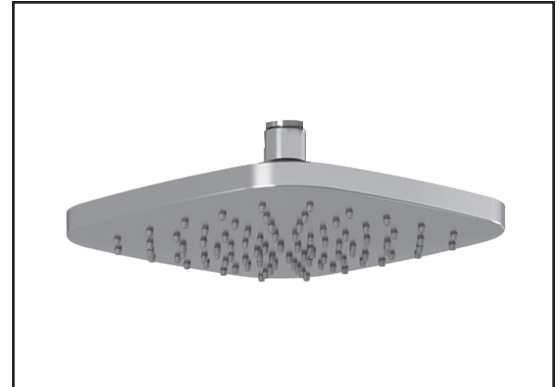

Kalia

ONCE UPON A TIME...WATER®

GRAFIK™

103575

STANDARD: Rainhead

SPECIFICATIONS

Features

- Water G 1/2 female inlet
- Diameter of 195 mm (7 11/16")
- Anti-scale system with soft sprays
- Adjustable orientation swivel

Maximum flow rate

- 7.6 L/min. (2 gpm) at 80 psi

Colors (Finishes)

- Chrome : 103575-110

Certifications

The specified model meets or exceeds the following standards;

Installation Notes

This product must be installed following the installation instructions provided.