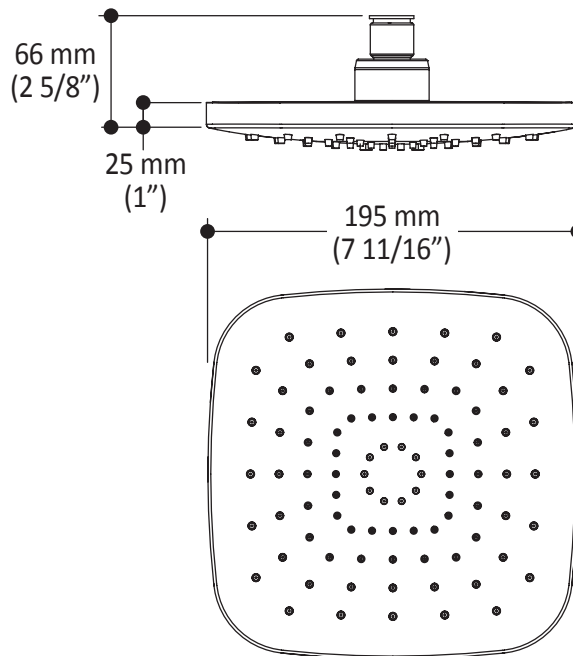

Important : Dimensions are approximated and are subject to changes. Please refer to the installation instructions.

Kalia

ONCE UPON A TIME...WATER®

1355, 2e Rue du Parc industriel
Sainte-Marie (Québec)
Canada G6E 1G9

T 418-387-9090
1-877-GO-KALIA (1-877-465-2542)
F 418 387-9089

kaliastyle.com