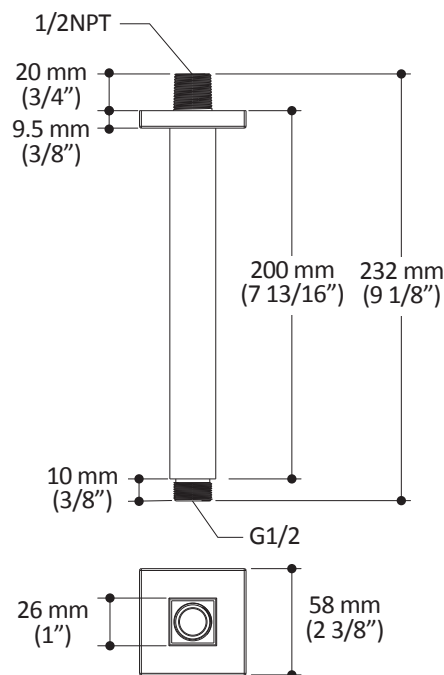

Important: Dimensions are approximated and are subject to changes. Please refer to the installation instructions.

Kalia

ONCE UPON A TIME...WATER®

1355, 2e Rue, Parc industriel
Sainte-Marie (Québec)
Canada G6E 1G9

T 418-387-9090
1-877-GO-KALIA (1-877-465-2542)
F 418-87-9089

KaliaStyle.com