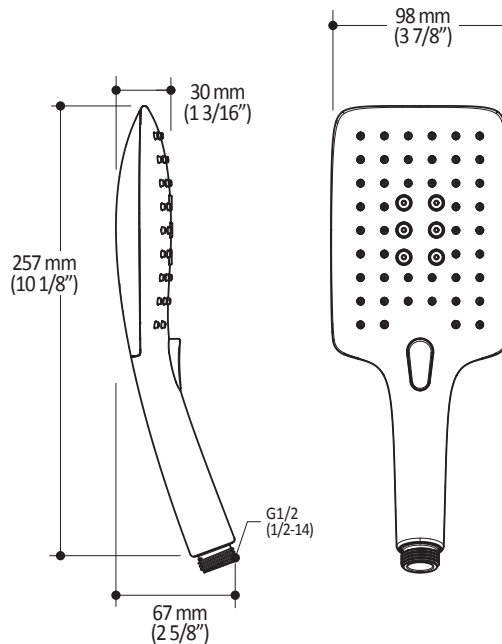

ONCE UPON A TIME...WATER®

102863 PREMIA: 2-Jet Handshower

SPÉCIFICATIONS

Features

- Dimension: 98 mm (3 7/8")
- Anti-scale system with soft sprays
- Male water inlet G1/2
- 2 direct functions and 1 shared function
- Plastic construction
- PVD finish (Physical Vapour Deposit):
A high technology process that protects the surface finish for increased durability

Colors (Finishes)

- Chrome: 102863-110
- Brushed nickel PVD: 102863-120

Certifications

The specified model meets or exceeds the following standards;

Packaging

- **Dimensions:**
315 mm x 125 mm x 115 mm
(12 3/8" x 4 7/8" x 4 1/2")
- **Volume:** 0.004 cu m (0.16 cu ft)
- **Total weight:** 0.25 kg (0.55 lb)

Maximum flow rate

- 9.5 liters/min. (2.5 gallons/min.)
at 80 psi

Installation Notes

This product must be installed following the installation instructions provided.

WARRANTY

Kalia Inc. guarantees all aspects of its products to be free of defects in material and workmanship for normal residential use. **Refer to the warranty included with the Kalia products for details.**

Product dimensions:

Important: Dimensions are approximated and are subject to changes. Please refer to the installation instructions.

ONCE UPON A TIME...WATER®

1355, 2nd Street, Industrial Park
Sainte-Marie (Québec)
Canada G6E 1G9