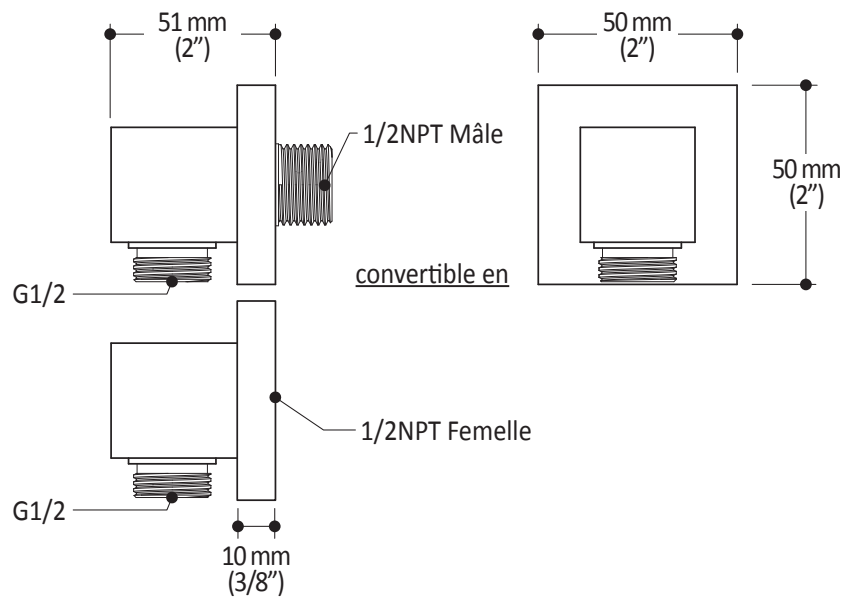

WARRANTY

Kalia Inc. guarantees all aspects of its products to be free of defects in material and workmanship for normal residential use. **Refer to the warranty included with the Kalia products for details.**

Product dimensions: