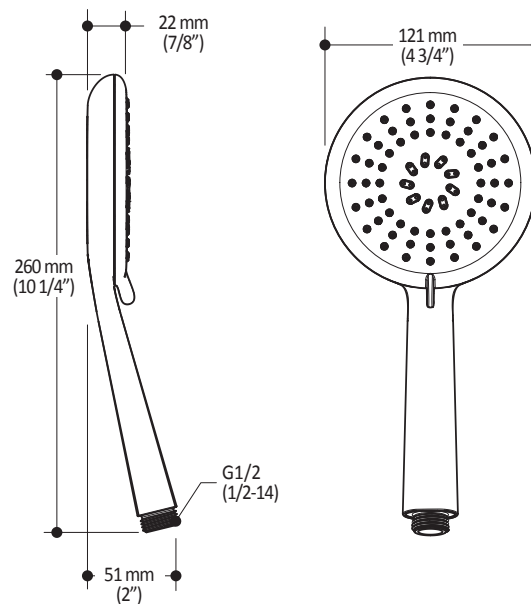

**102855**

**STANDARD: 2-Jet Handshower**

**SPECIFICATIONS**

**Features**

- Diameter of 121mm (4 3/4")
- Anti-scale system with soft sprays
- Water G1/2 male inlet
- 2 direct positions and 1 shared position
- PVD finish (Physical Vapour Deposit): A high technology process that protects the surface finish for increased durability

**Packaging**

- **Dimensions:** 349mm x 171mm x 178mm (13 3/4" x 6 3/4" x 7")
- **Volume:** 0.12 cu ft (0.003 cu m)
- **Total weight:** 0.59 lb (0.267 kg)

**Maximum flow rate**

- 9.5 liters/min. (2.5 gallons/min.) at 80 psi

**Colors (Finishes)**

- Chrome : 102855-110
- Brushed Nickel PVD : 102855-120

**Certifications**

*The specified model meets or exceeds the following standards;*

- ASME A112.18.1 / CSA B125.1

**Installation Notes**

*Product dimensions:*

**Important:** Dimensions are approximated and are subject to changes. Please refer to the installation instructions.

**Kalia inc.**  
1355, 2nd Street  
Sainte-Marie (Quebec)  
Canada G6E 1G9