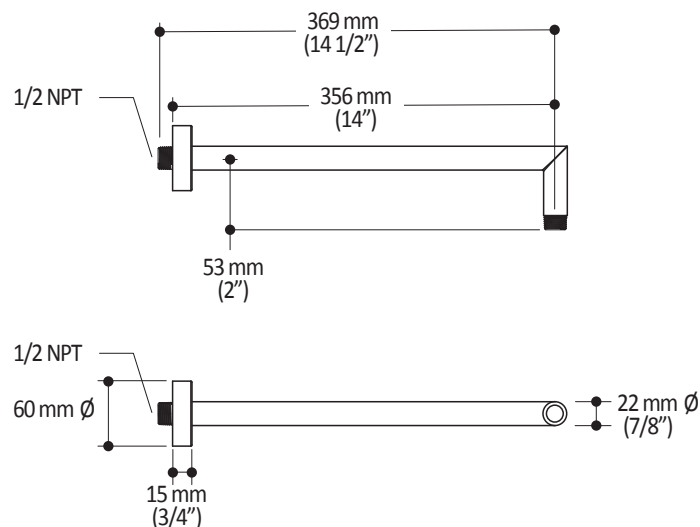

Important: Dimensions are approximated and are subject to changes. Please refer to the installation instructions.

Kalia

ONCE UPON A TIME...WATER®

1355, 2e Rue, Parc industriel
Sainte-Marie (Québec)
Canada G6E 1G9

T 418-387-9090
1-877-GO-KALIA (1-877-465-2542)
F 418-87-9089

KaliaStyle.com