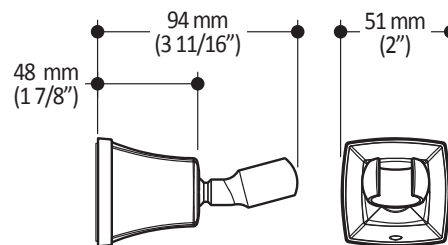

Important: Dimensions are approximated and are subject to changes. Please refer to the installation instructions.

Kalia inc.
1355, 2nd Street
Sainte-Marie (Quebec)
Canada G6E 1G9

t. 1-418-387-9090
1 877 GO KALIA (1-877-465-2542)
f. 1-418-387-9089
www.KaliaStyle.com