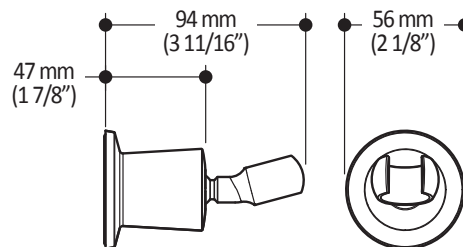

**Packaging**

- **Dimensions:** 305mm x 117mm x 92mm  
(12" x 4 5/8" x 3 5/8")
- **Volume:** 0.12 cu ft (0.003 cu m)
- **Total weight:** 0.53 lb (0.24 kg)

**Installation Notes**

This product must be installed following the installation instructions provided.

*Product dimensions:*

**Important:** Dimensions are approximated and are subject to changes. Please refer to the installation instructions.

**Kalia inc.**  
1355, 2nd Street  
Sainte-Marie (Quebec)  
Canada G6E 1G9