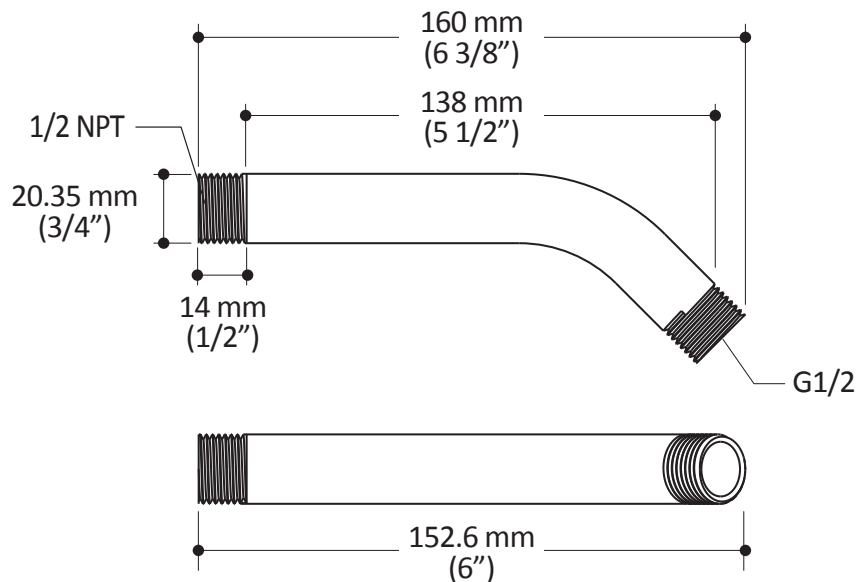

ONCE UPON A TIME...WATER®

BELLINO™, CITÉ™, KONTOUR™, RUSTIK™, UMANI™, ROUNDONE™

101221

45° Wall arm

SPECIFICATIONS

Features

- Male water inlet 1/2NPT
- Male water outlet G1/2
- Diameter of 20.25 mm (3/4")

Colors (Finishes)

- Chrome: 101221-110
- Brushed nickel: 101221-120

Packaging

- **Dimensions:** 165 mm x 50 mm x 30 mm (6 1/2" x 2" x 1 1/8")
- **Volume:** 0.0002 cu m (0.008 cu ft)
- **Total weight:** 0.30 lb (0.12 kg)

Installation Notes

Product dimensions:

Important: Dimensions are approximated and are subject to changes. Please refer to the installation instructions.

ONCE UPON A TIME...WATER®

1355, 2<sup>e</sup> Rue, Parc industriel  
Sainte-Marie (Québec)  
Canada G6E 1G9