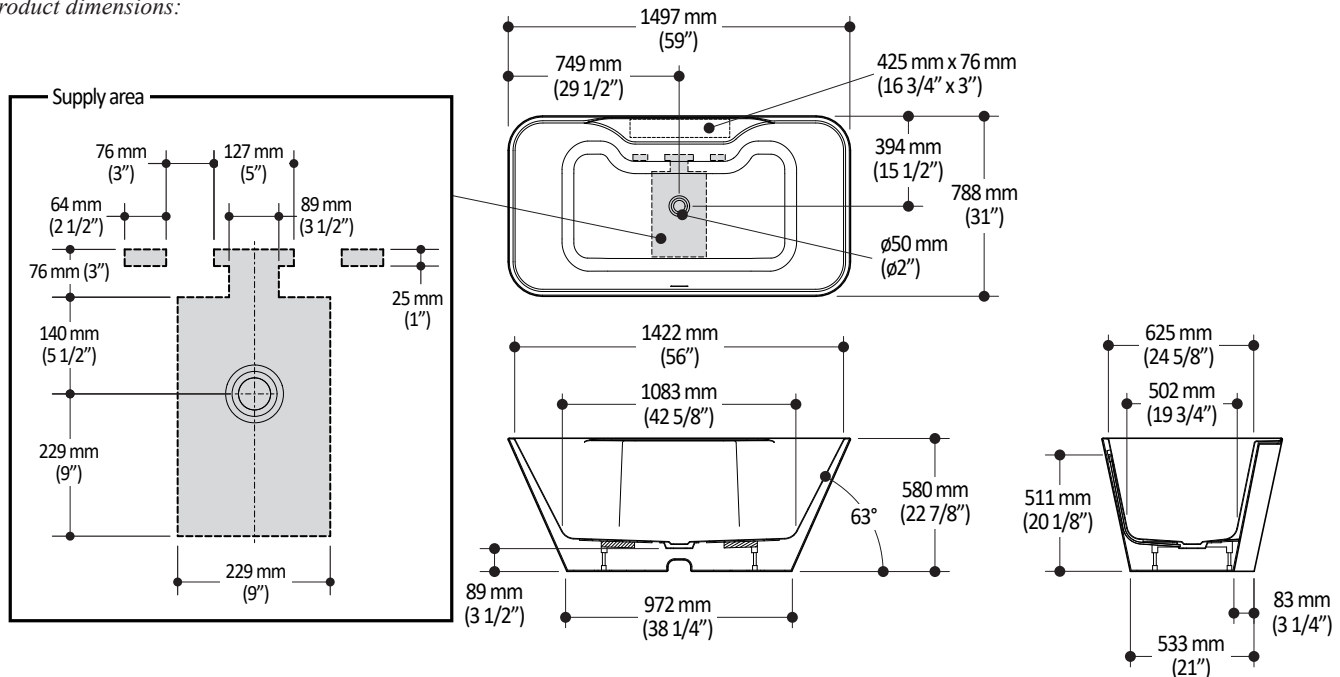

Features

- 1 piece freestanding acrylic bathtub (seamless)
- 1497 x 788 x 580 mm (59 x 31 x 22 7/8 in)
- Above the floor drain
- Bathtub offering freestanding or against-the-wall installation
- Built-in and trimless linear overflow
- White drain included
- Wide and lowered faucet area to prevent water leakage
- Ergonomic and comfortable backrest
- Leveling legs for easy installation
- Water capacity: 222.5 liters (58.8 gal)

Product dimensions:

Important: Dimensions are approximated and are subject to changes. Please refer to the installation instructions.