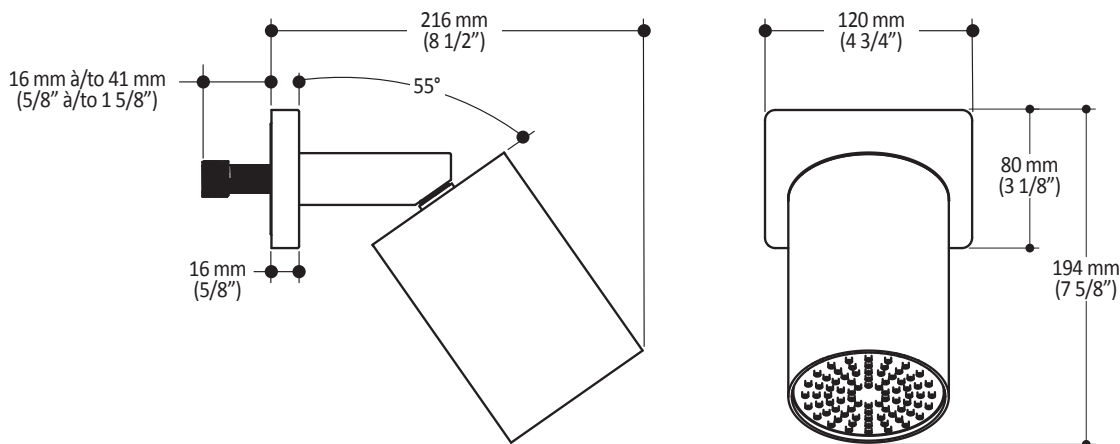

ONCE UPON A TIME...WATER®

BF2165
Showerhead with wall arm

SPECIFICATIONS

Features

- Solid brass construction
- Male water inlet G½
- 35° water projection
- LSR (liquid silicone rubber) soft tips for easy cleaning of limescale

Colors (Finishes)

- Chrome: BF2165-110
- Pure Nickel PVD: BF2165-125
- Matte Black: BF2165-160

Maximum flow rate

- 7.6 L/min (2 gpm) to 80 psi

Certifications

The specified model meets or exceeds the following standards:

Product dimensions:

Important: Dimensions are approximated and are subject to changes. Please refer to the installation instructions.

ONCE UPON A TIME...WATER®

1355, 2nd Street, Industrial Park
Sainte-Marie (Québec)
Canada G6E 1G9