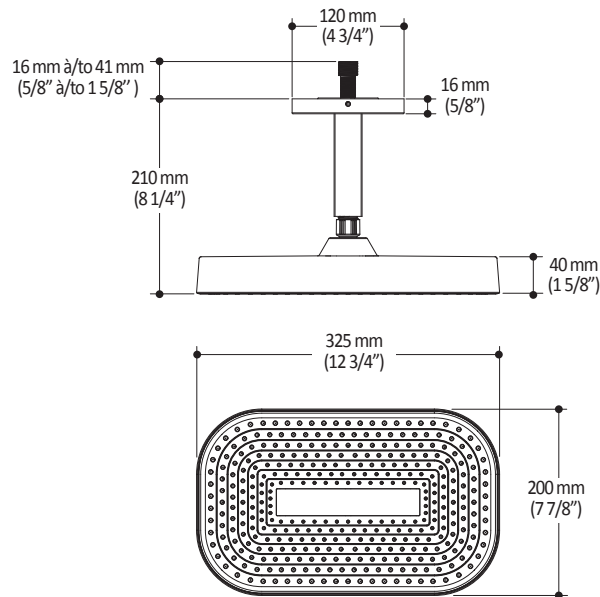

ONCE UPON A TIME...WATER®

BF2160 PREMIA: Rainhead with Vertical Ceiling Arm

SPECIFICATIONS

Features

- Solid brass arm and plastic rainhead construction
- Male water inlet 1/2NPT for vertical arm
- Female water inlet G½ for rainhead
- LSR (liquid silicone rubber) soft tips for easy cleaning of limescale
- Adjustable orientation swivel

Colors (Finishes)

- Chrome: BF2160-110
- Matte Black: BF2160-160
- Pure nickel PVD: BF2160-125

Maximum flow rate

- 7.6 L/min (2 gpm) to 80 psi

Certifications

The specified model meets or exceeds the following standards;

Product dimensions:

Important: Dimensions are approximated and are subject to changes. Please refer to the installation instructions.

ONCE UPON A TIME...WATER®

1355, 2nd Street, Industrial Park
Sainte-Marie (Québec)
Canada G6E 1G9