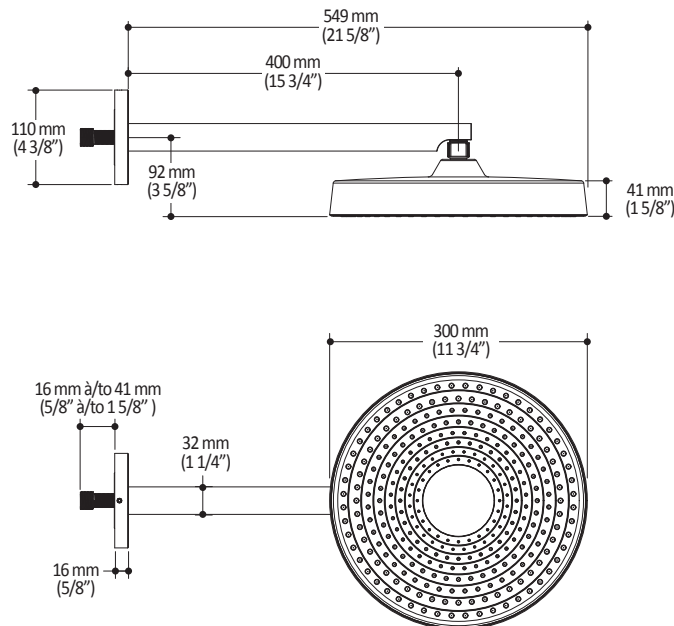

Product dimensions:

Important: Dimensions are approximated and are subject to changes. Please refer to the installation instructions.

Kalia

ONCE UPON A TIME...WATER®

1355, 2nd Street, Industrial Park
Sainte-Marie (Québec)
Canada G6E 1G9

T 418-387-9090
1-877-GO-KALIA (1-87- 465-2542)
F 418 387-9089

KaliaStyle.com