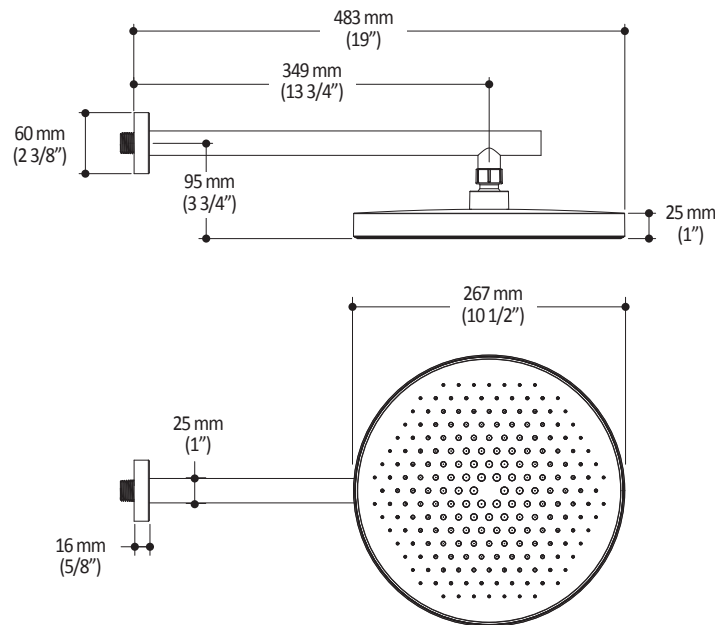

Product dimensions:

Important: Dimensions are approximated and are subject to changes. Please refer to the installation instructions.

Kalia

ONCE UPON A TIME...WATER®

1355, 2nd Street, Industrial Park
Sainte-Marie (Québec)
Canada G6E 1G9

T 418-387-9090
1-877-GO-KALIA (1-87-465-2542)
F 418 387-9089

KaliaStyle.com