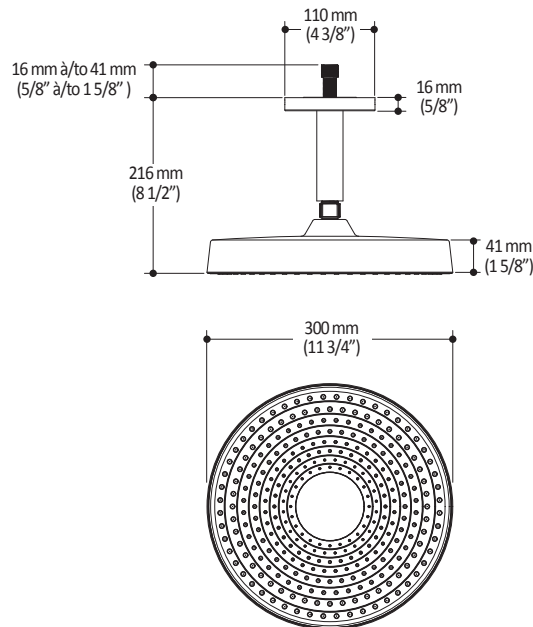

Important: Dimensions are approximated and are subject to changes. Please refer to the installation instructions.

ONCE UPON A TIME...WATER®

1355, 2nd Street, Industrial Park
Sainte-Marie (Québec)
Canada G6E 1G9

T 418-387-9090
1-877-GO-KALIA (1-87- 465-2542)
F 418 387-9089

KaliaStyle.com