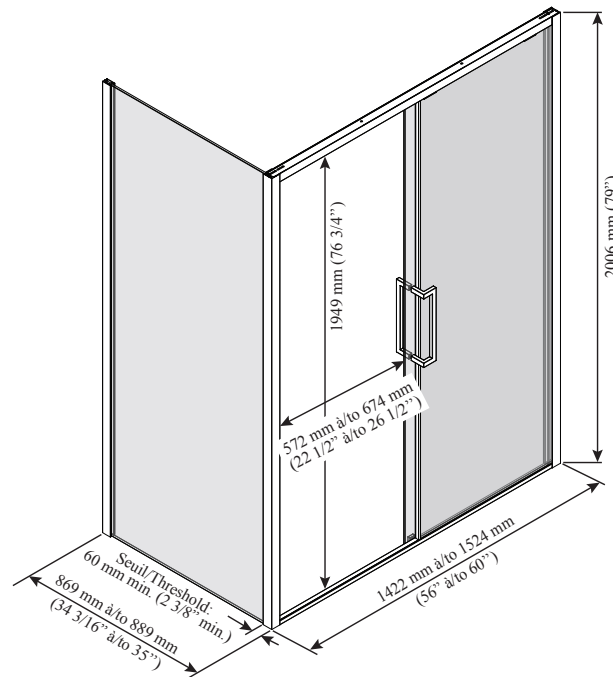

WARRANTY

Kalia Inc. guarantees all aspects of its products to be free of defects in material and workmanship for normal residential use. Refer to the warranty included with the Kalia products for details.

DR1841-160-005/
DR2185-005/
DR1844-160-005
Left-opening shown