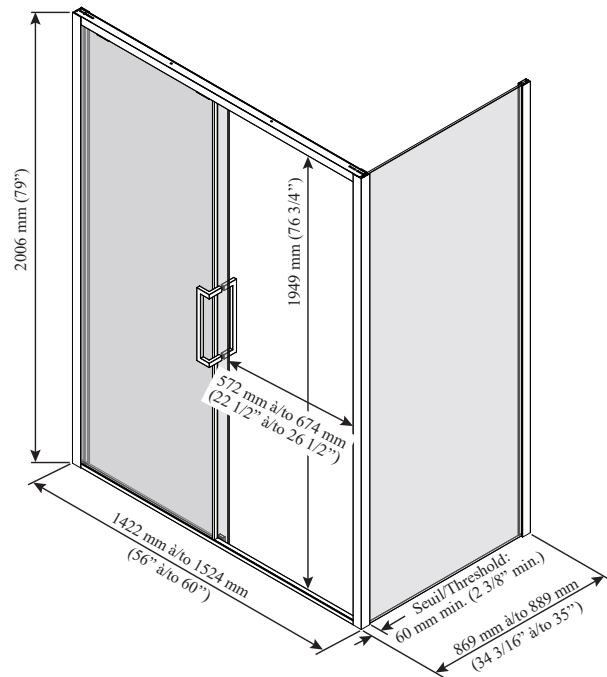

ONCE UPON A TIME...WATER®

IKONIK™ 60" x 36"

DR1841/DR2186/DR1844

60" x 36" Rectangular Sliding Door with KaliaPROTEK™ (right-opening)

SPECIFICATIONS

Features

- Sliding door with **ultra-modern frame** (right-opening)
- Ultra-smooth rolling system
- Hidden anti-jump system without friction
- Fixed panels of 10 mm (3/8") and mobile panel of 8 mm (5/16") in clear tempered glass with **KaliaPROTEK™ protective film** (the film is installed on the outside)
- **Duraclean treatment** for easy maintenance
- Watertight closure
- Removable central guide for easy maintenance
- Adjustable guide to minimise mobile panel rocking
- Geometric style stainless steel handles of 325 mm (12 13/16")
- 60 mm (2 3/8") minimum threshold required

- BW1213
- BW1107
- BW1193
- BW1194
- BW1283
- BW1284
- BW1966

INSTALLATION NOTES

Minimum threshold required for installation is 60 mm (2 3/8"). This product must be installed following the installation instructions provided.

DR1841-160-005/
DR2186-005/
DR1844-160-005
Right-opening shown

Important: Dimensions are approximated and are subject to changes. Please refer to the installation instructions.

ONCE UPON A TIME...WATER®