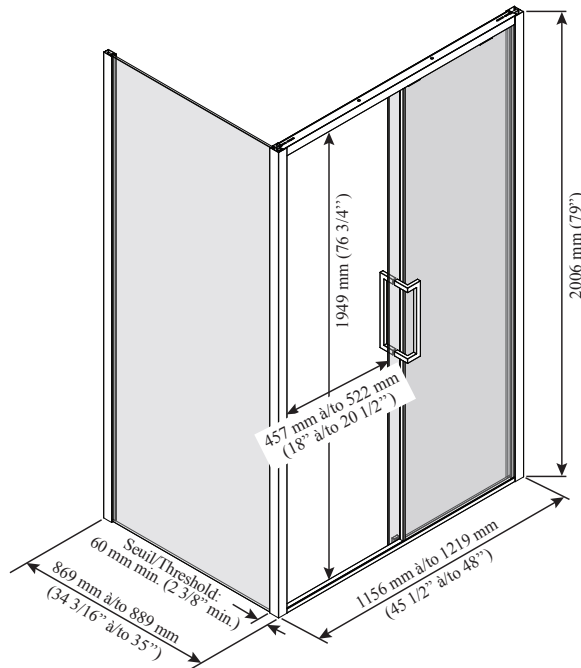

WARRANTY

Kalia Inc. guarantees all aspects of its products to be free of defects in material and workmanship for normal residential use. **Refer to the warranty included with the Kalia products for details.**

DR2183-160-005
DR1844-160-005
Left-opening shown