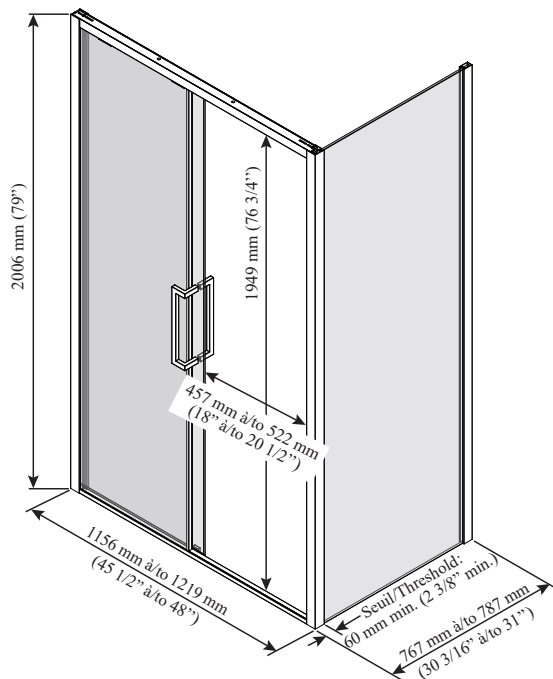

Important: Dimensions are approximated and are subject to changes. Please refer to the installation instructions.

ONCE UPON A TIME...WATER®

1355, 2nd Street, Industrial Park
Sainte-Marie (Québec)
Canada G6E 1G9

T 418-387-9090
1-877-GO-KALIA (1-87- 465-2542)
F 418 387-9089

KaliaStyle.com