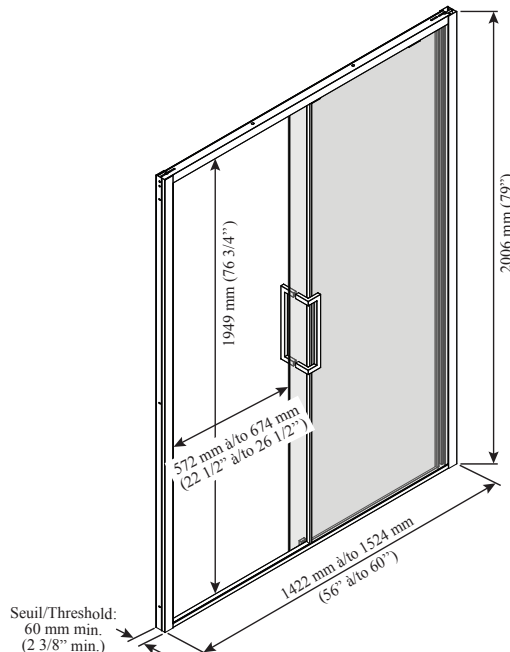

WARRANTY

Kalia Inc. guarantees all aspects of its products to be free of defects in material and workmanship for normal residential use. Refer to the warranty included with the Kalia products for details.

DR1841-160-005
DR2185-005
Left-opening shown